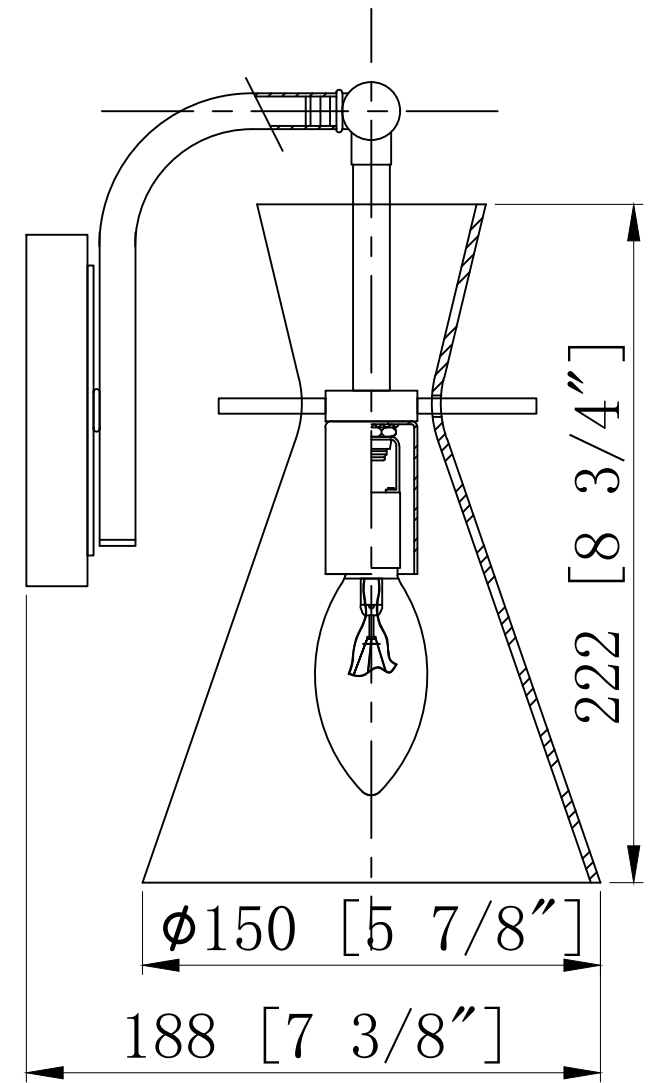

R&D
2020.09.23
Mark

ITEM: WL20816-3-ORB
WL20816-3-BN

INNOVATIONS LIGHTING
DESIGN COPYRIGHT - 01/09/2020
ALL RIGHTS RESERVED AND MAY
NOT BE DUPLICATED WITHOUT OUR
WRITTEN PERMISSION