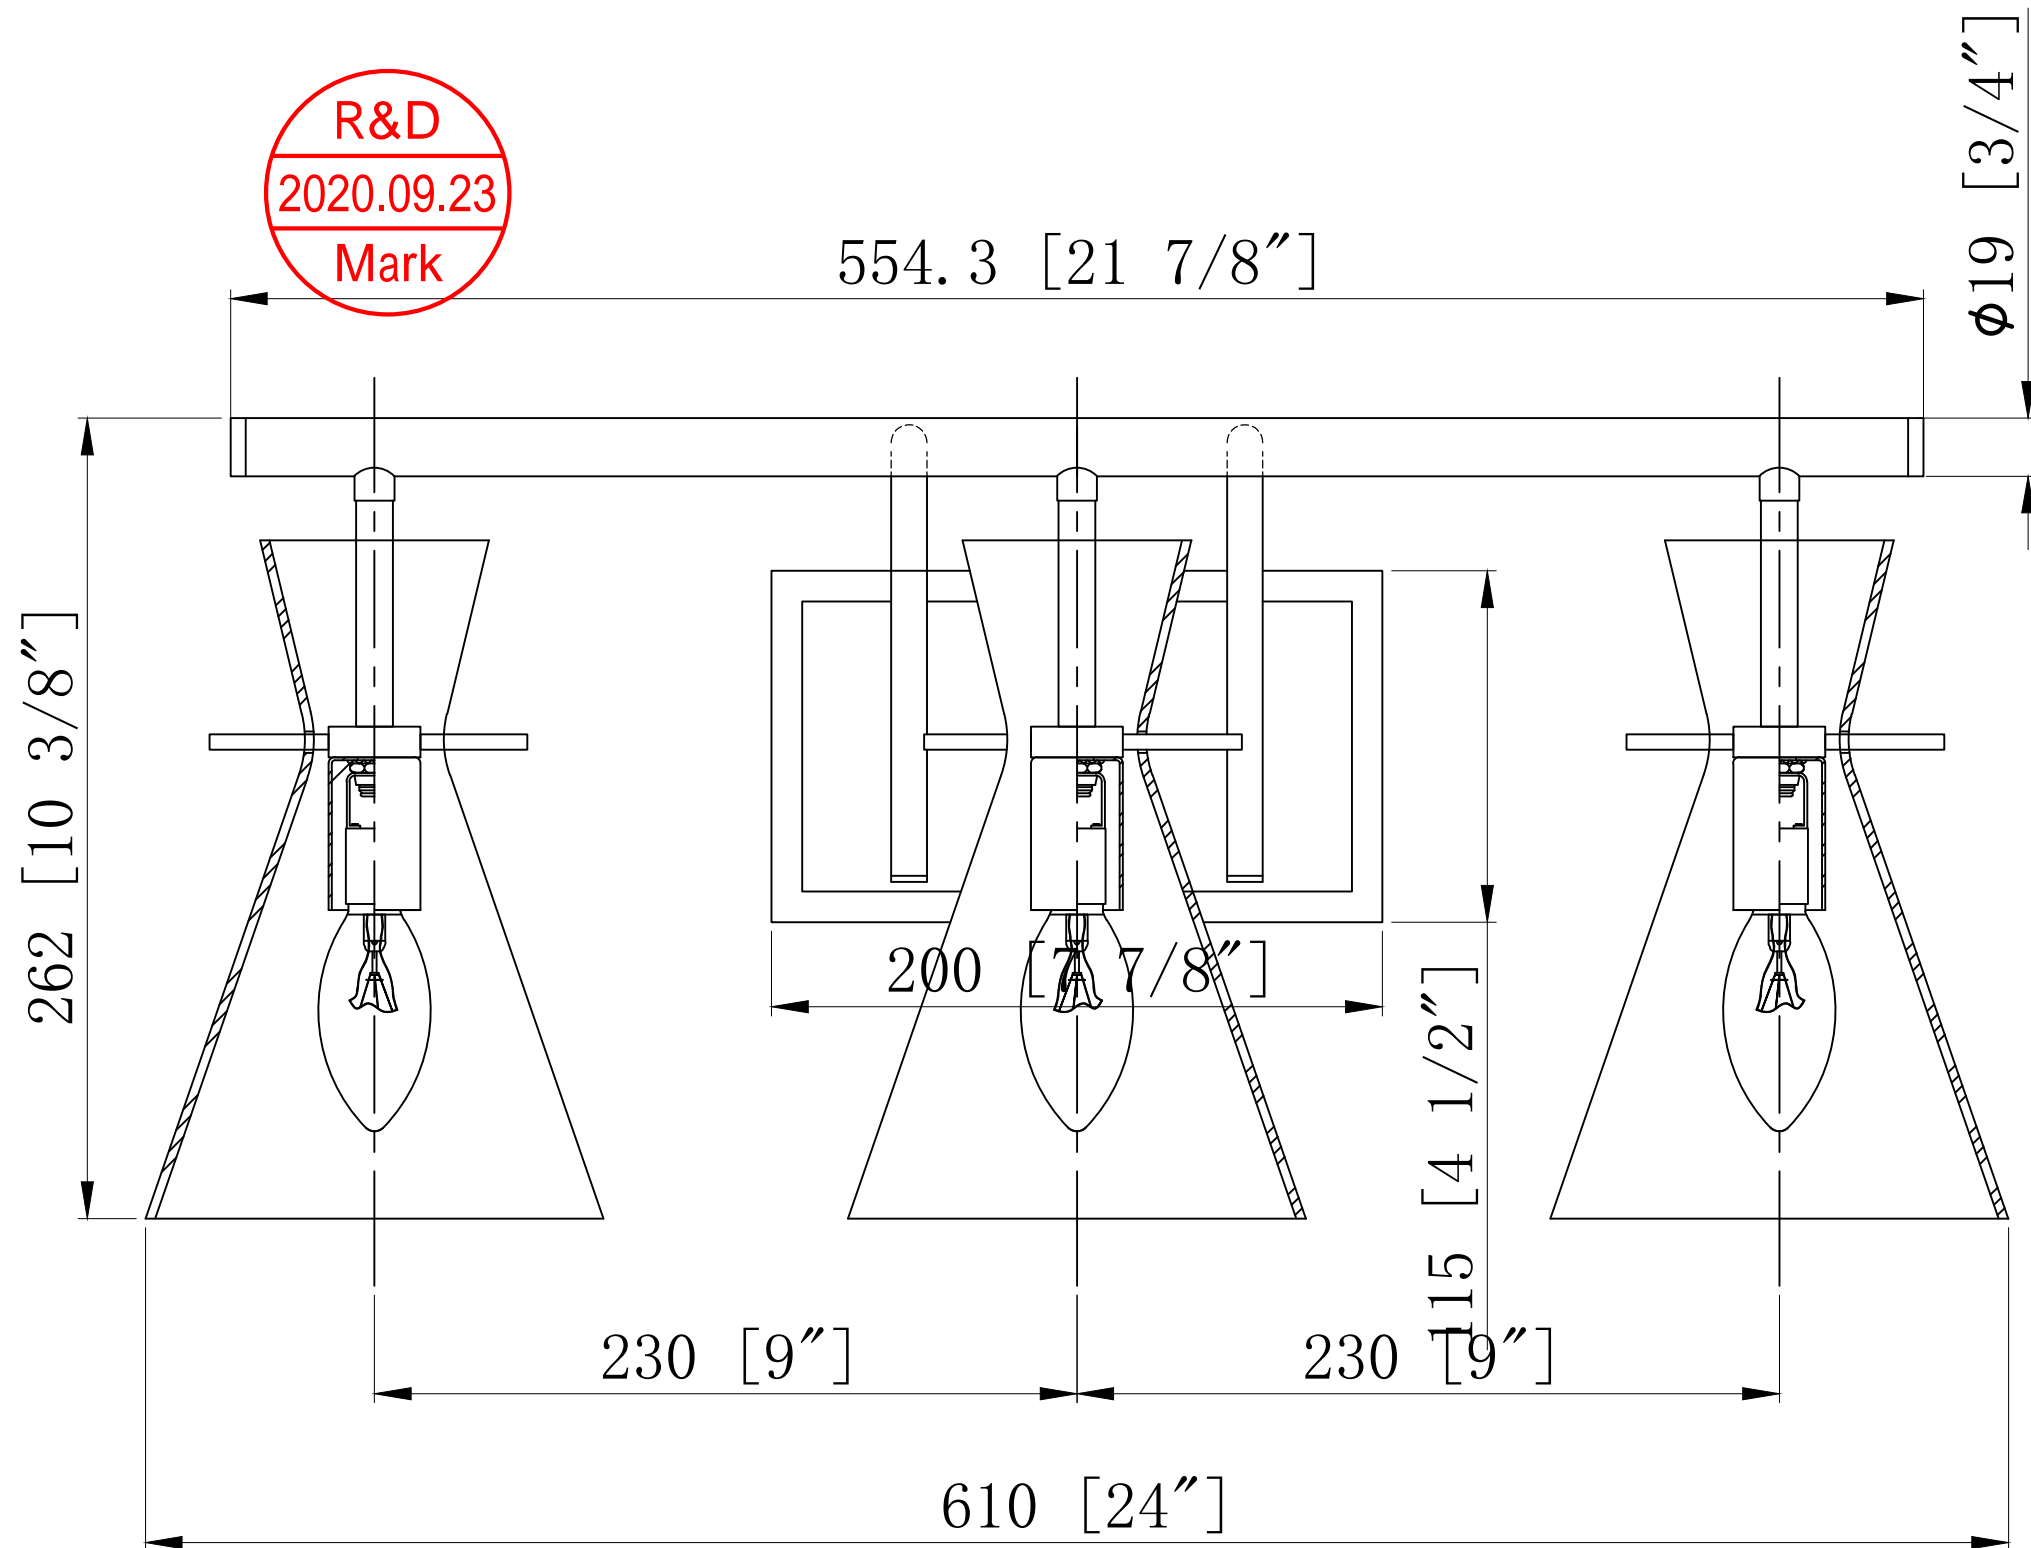

R&D
2020.09.23
Mark

ITEM: WL20816-3-ORB
WL20816-3-BN

INNOVATIONS LIGHTING
DESIGN COPYRIGHT - 01/09/2020
ALL RIGHTS RESERVED AND MAY
NOT BE DUPLICATED WITHOUT OUR
WRITTEN PERMISSION