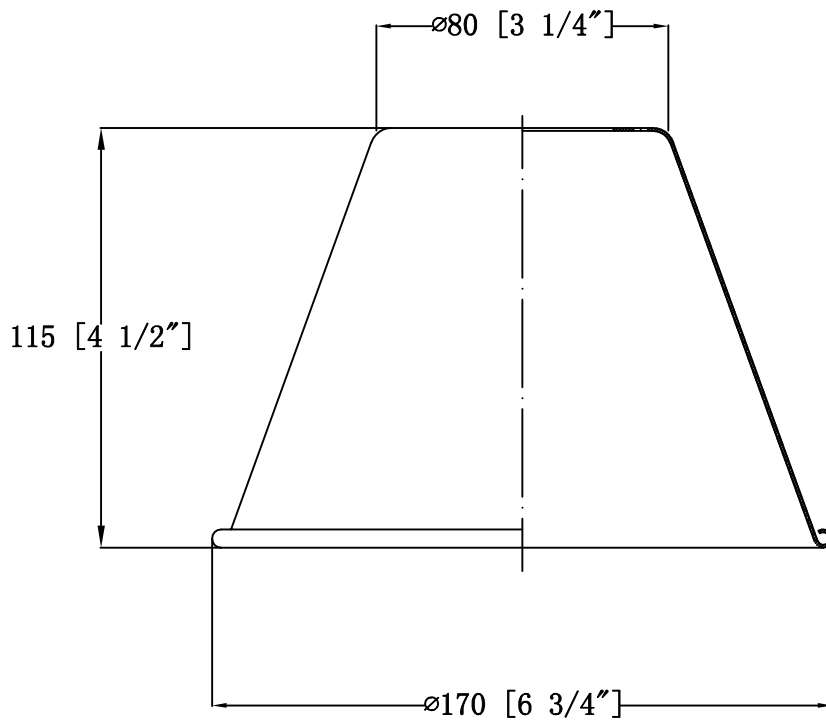

ITEM#: M8

INNOVATIONS  
LIGHTING

PROJECT:

TYPE: