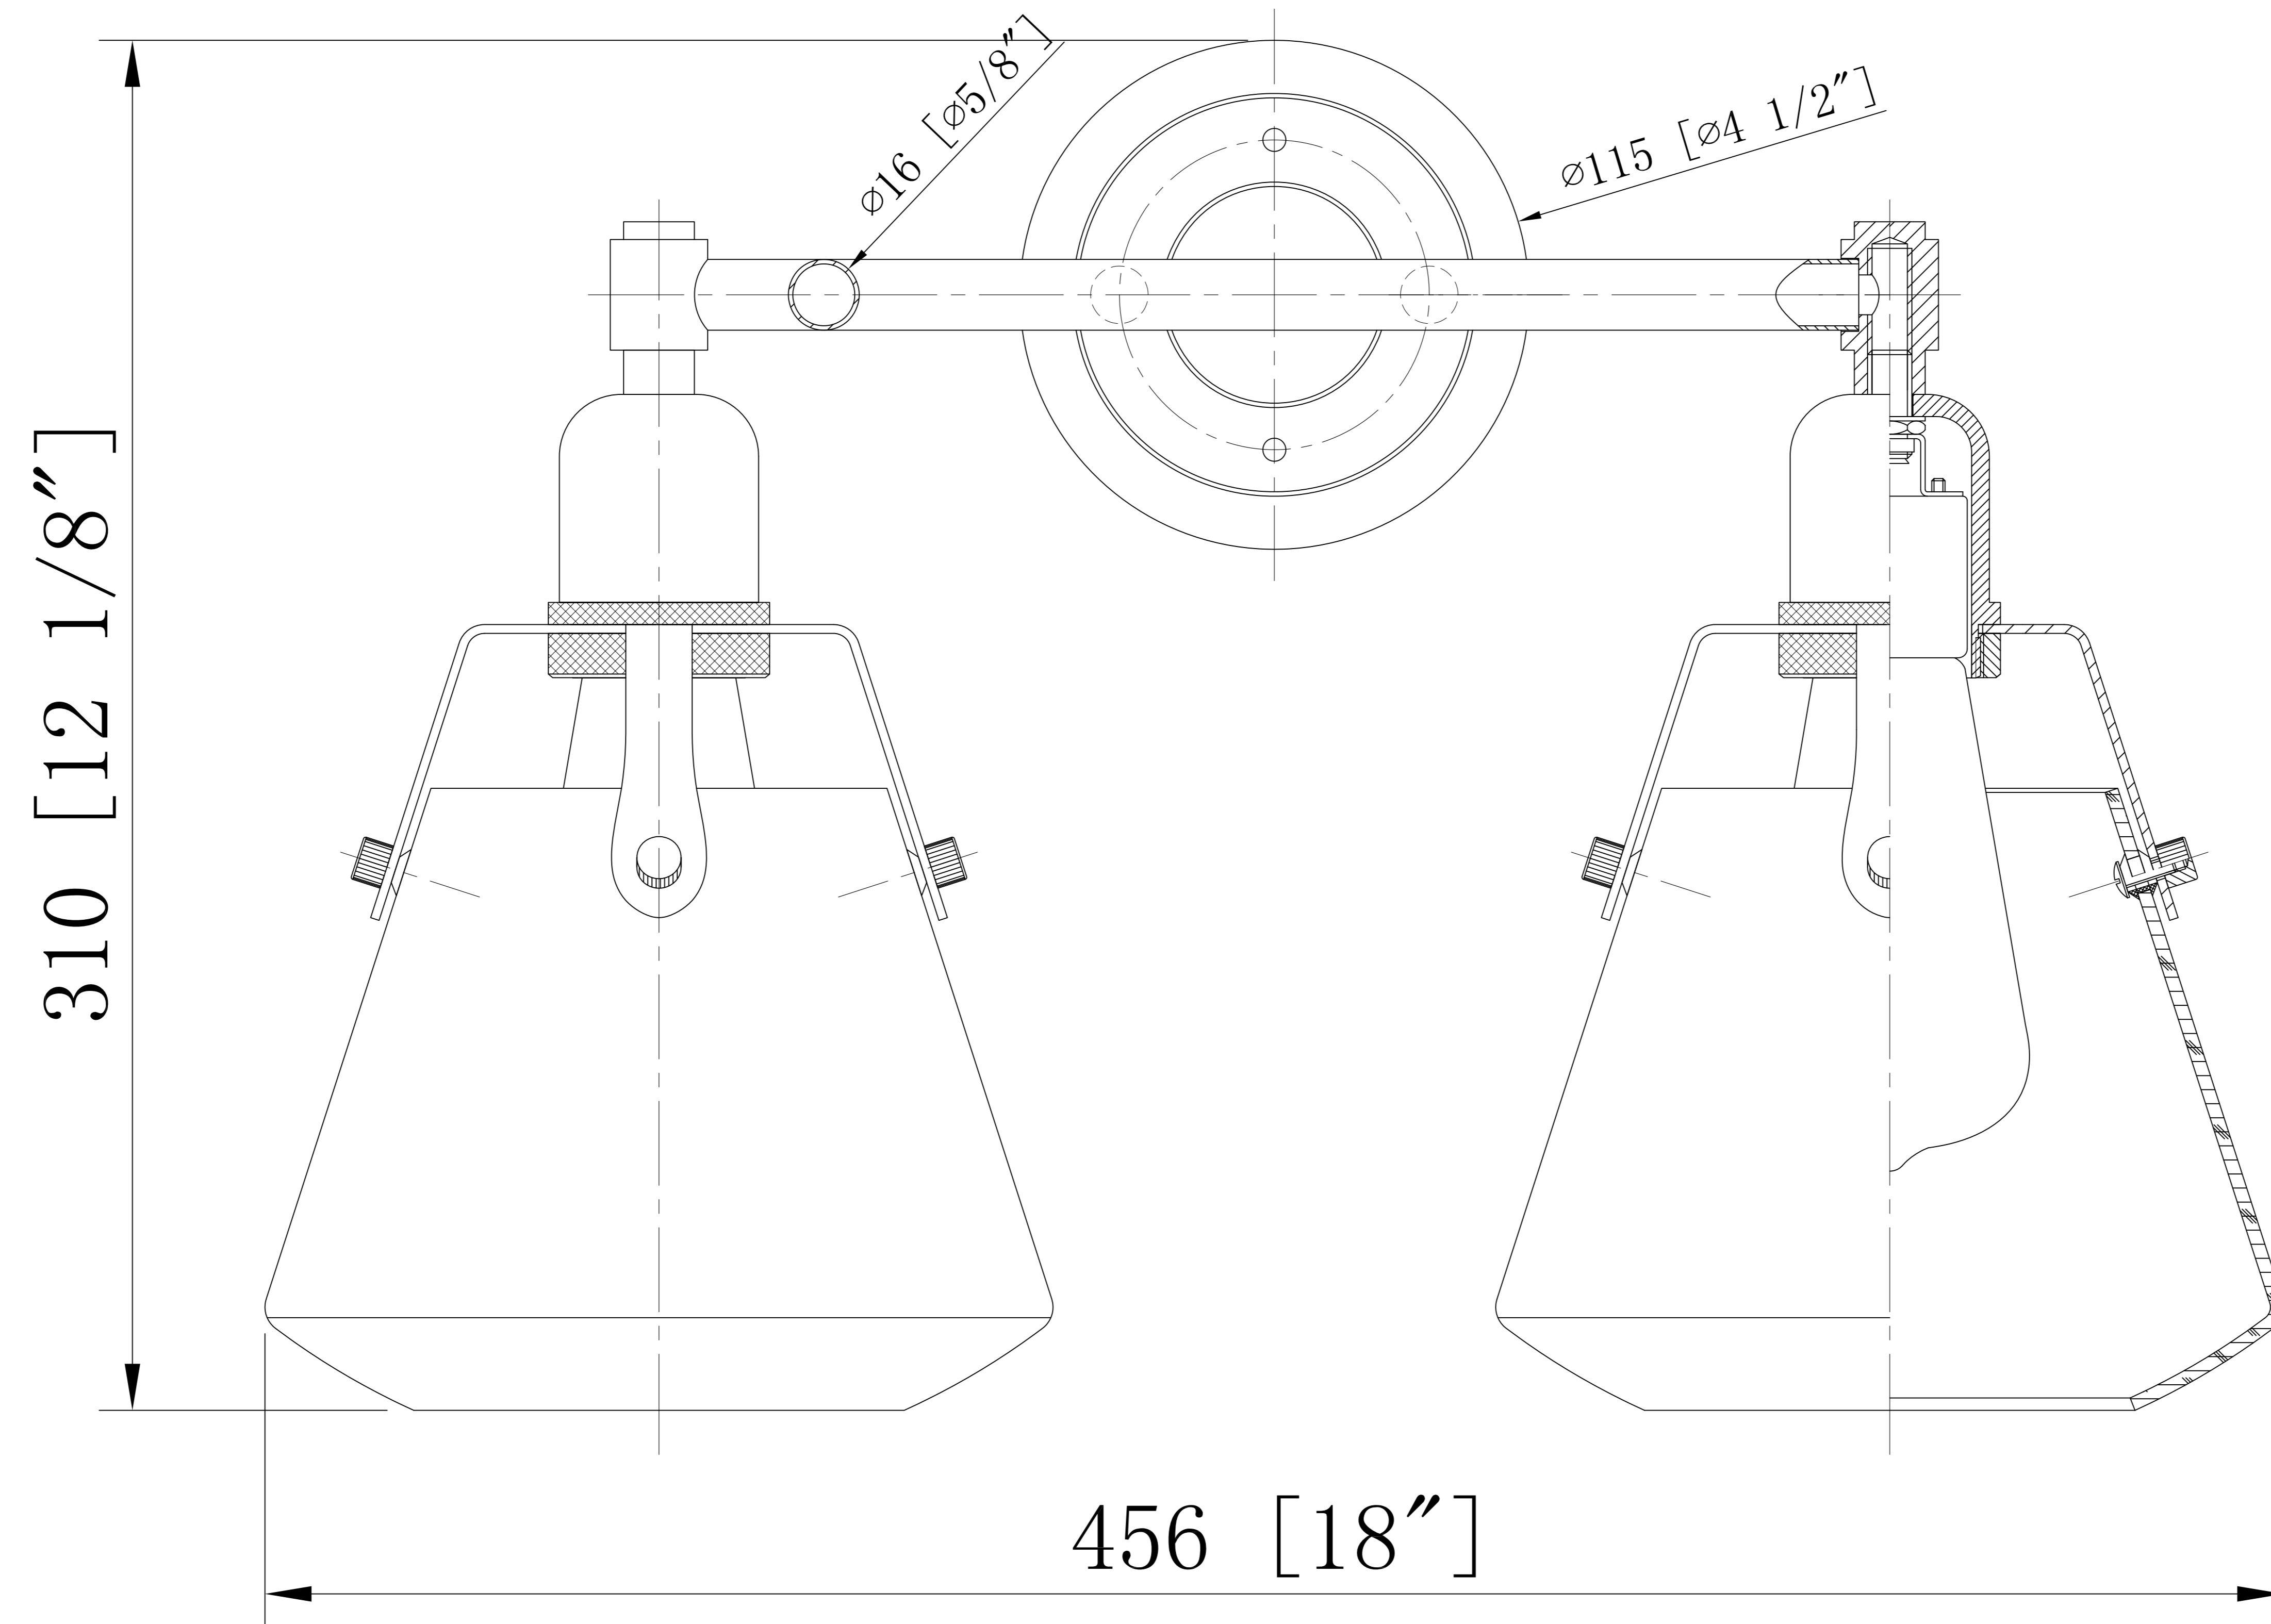

LAMP BODY COLOR

INNOVATIONS LIGHTING  
 DESIGN COPYRIGHT - 12/18/2019  
 ALL RIGHTS RESERVED AND MAY  
 NOT BE DUPLICATED WITHOUT OUR  
 WRITTEN PERMISSION

ITEM: 422-2W-7