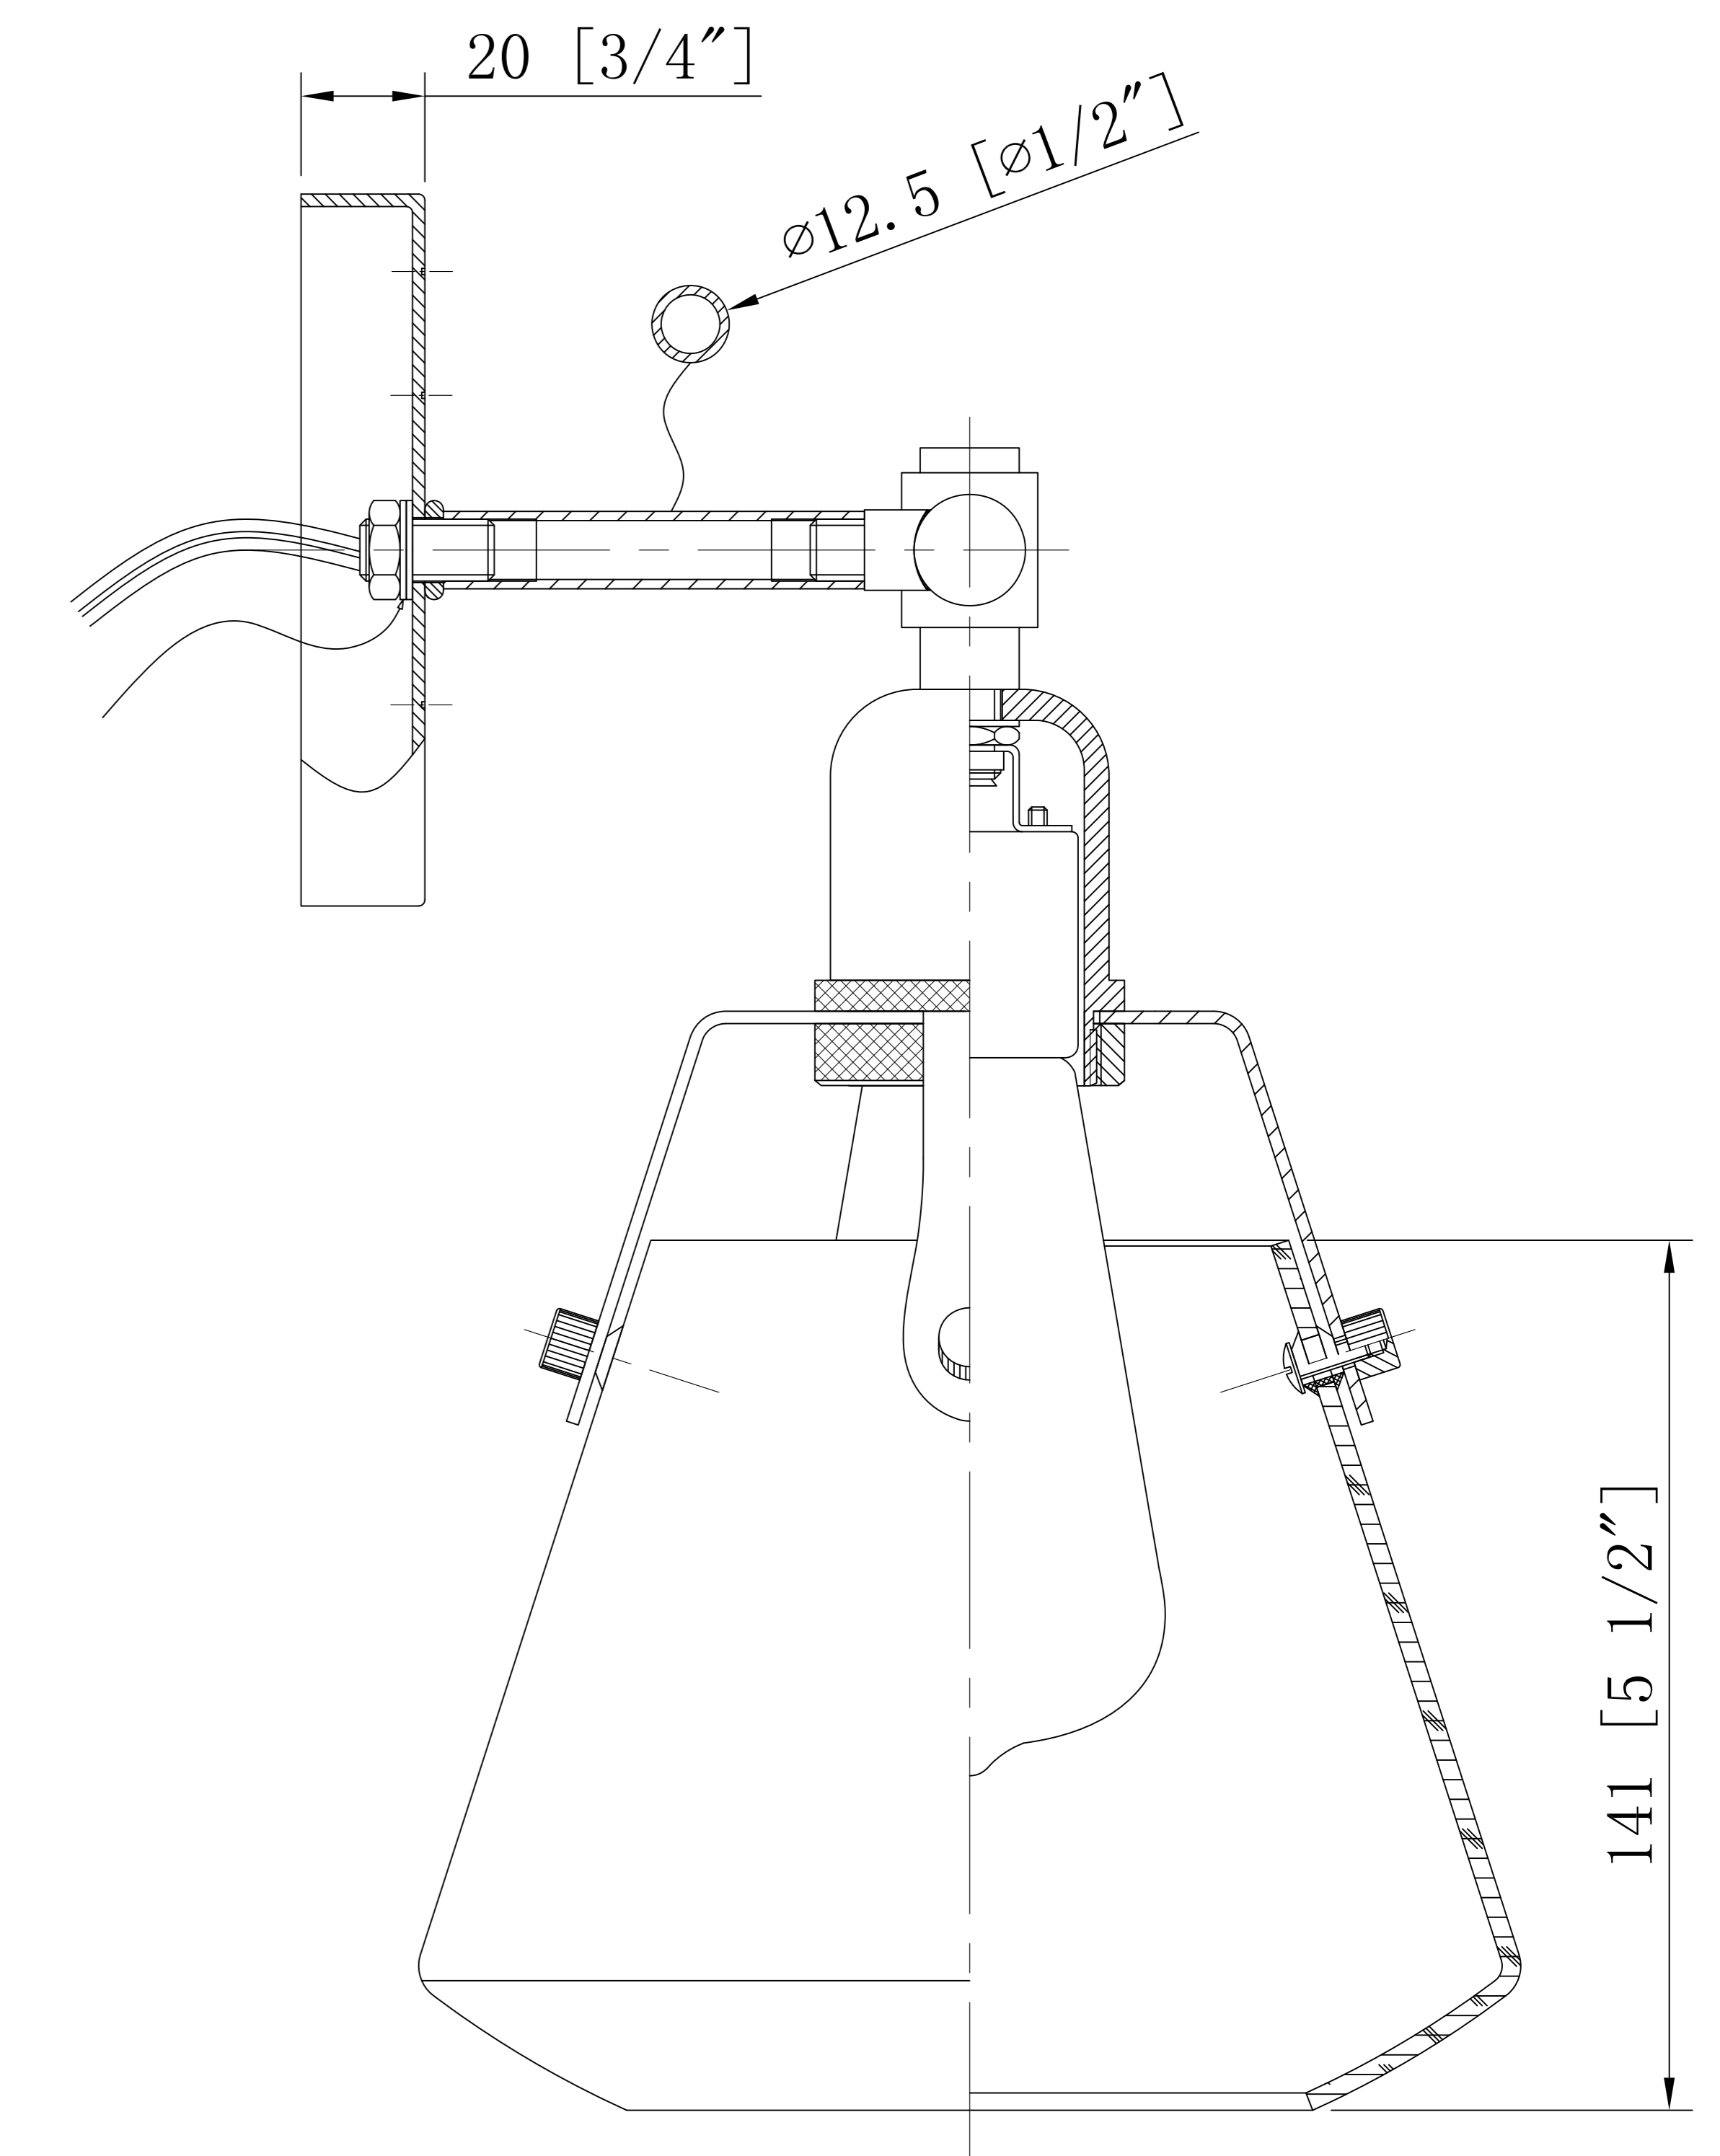

LAMP BODY COLOR

INNOVATIONS LIGHTING  
 DESIGN COPYRIGHT - 12/18/2019  
 ALL RIGHTS RESERVED AND MAY  
 NOT BE DUPLICATED WITHOUT OUR  
 WRITTEN PERMISSION

ITEM: 422-2W-7