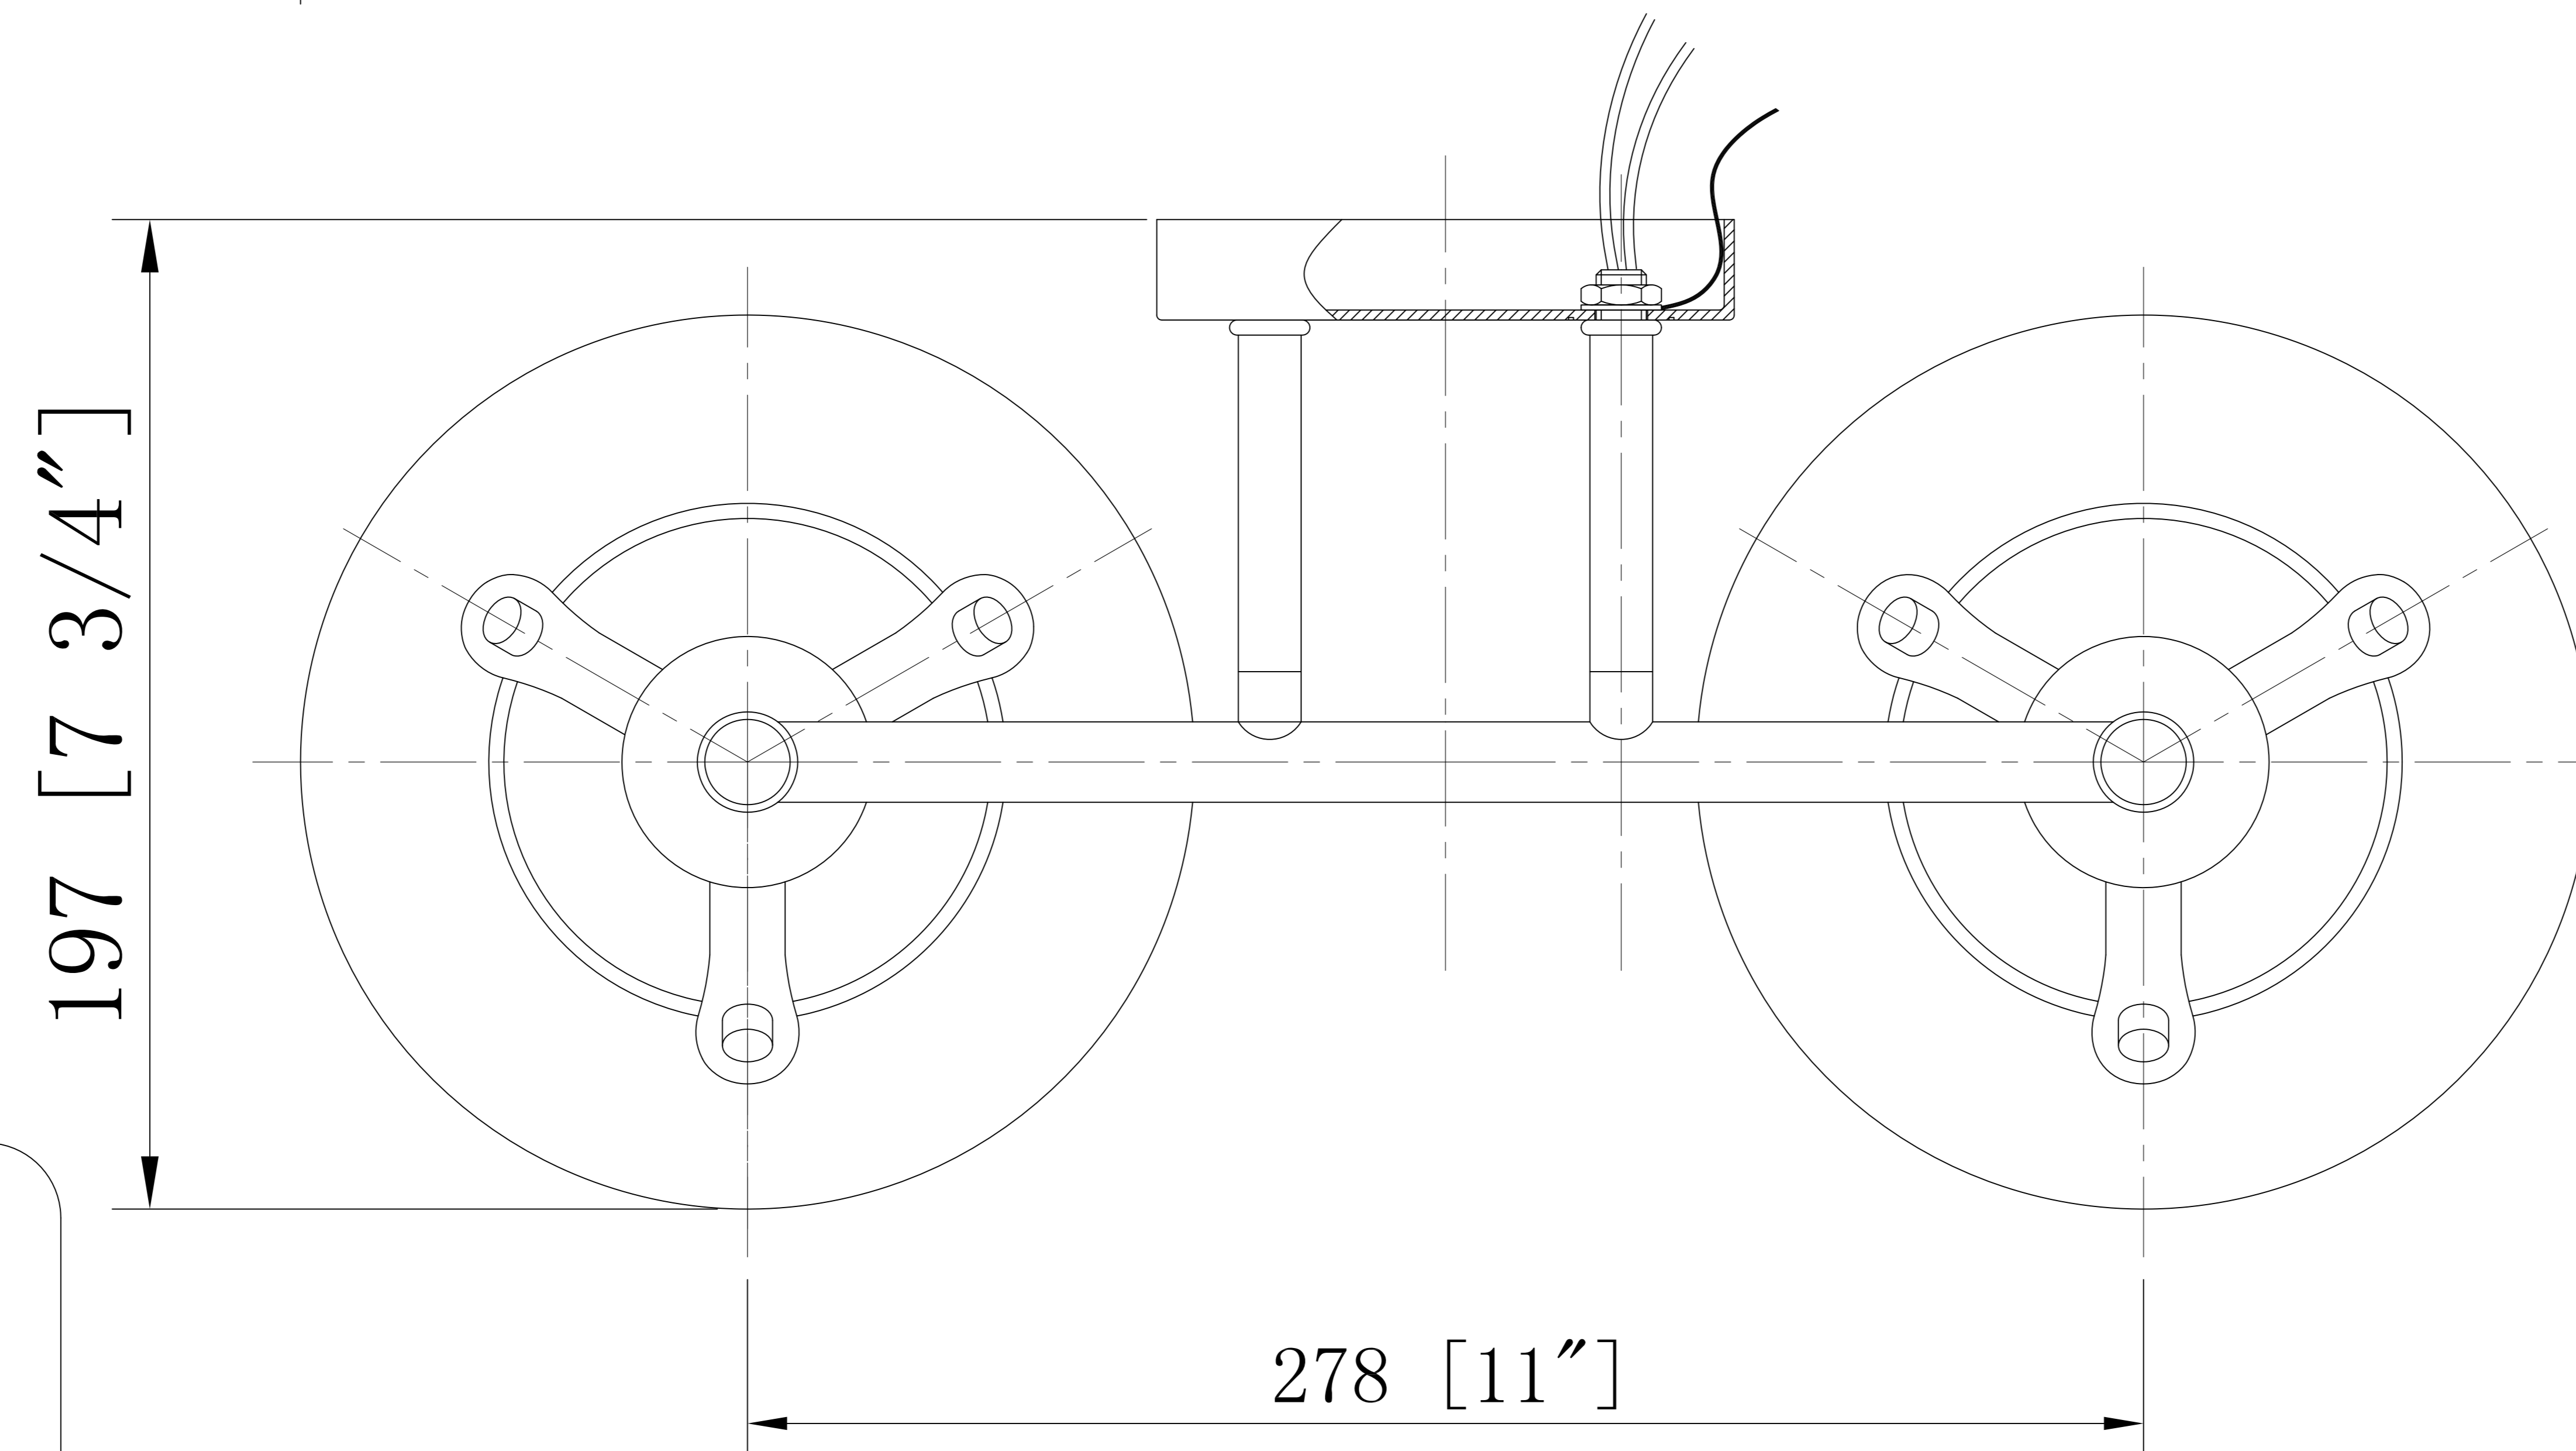

LAMP BODY COLOR

INNOVATIONS LIGHTING  
 DESIGN COPYRIGHT - 12/18/2019  
 ALL RIGHTS RESERVED AND MAY  
 NOT BE DUPLICATED WITHOUT OUR  
 WRITTEN PERMISSION

ITEM: 422-2W-7