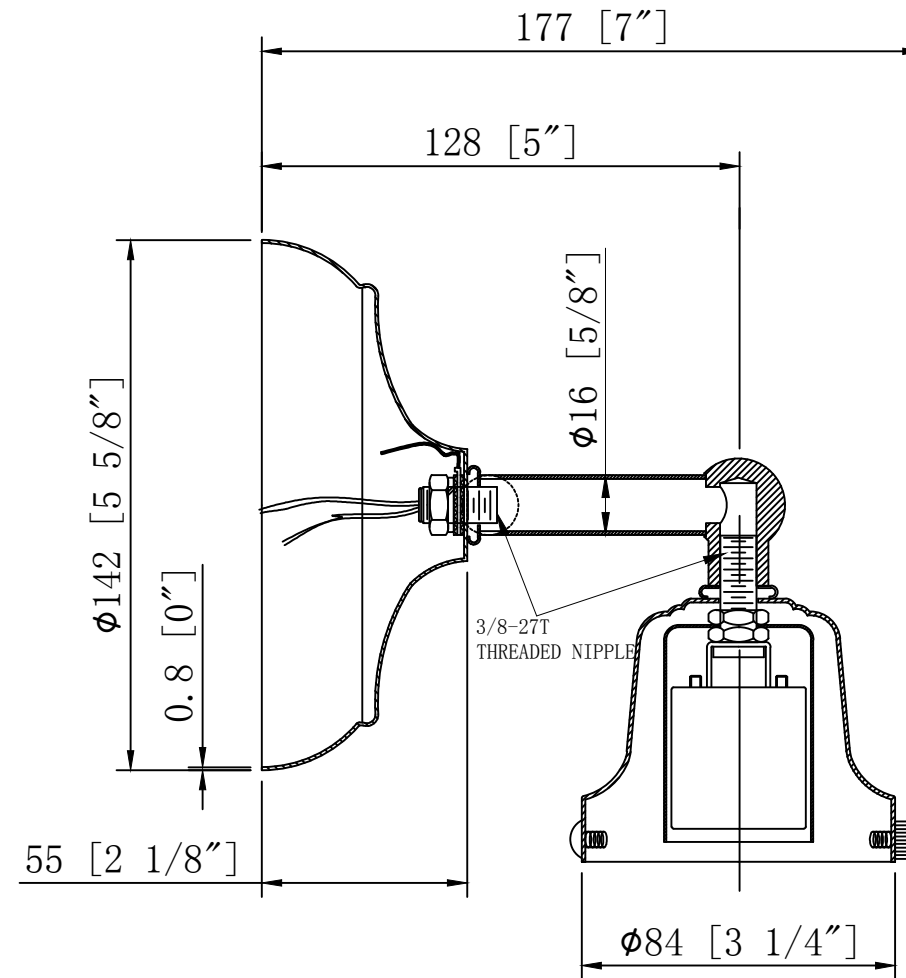

REV THE EXTENSION FROM 7.375" TO 7"
BASED ON THE 623-3W SAMPLE FROM FACTORY

 **INNOVATIONS LIGHTING**
CREATIVITY MEETS EVOLUTIONARY DESIGN®

DESIGN COPYRIGHT - 03/11/2020
ALL RIGHTS RESERVED AND MAY
NOT BE DUPLICATED WITHOUT OUR
WRITTEN PERMISSION