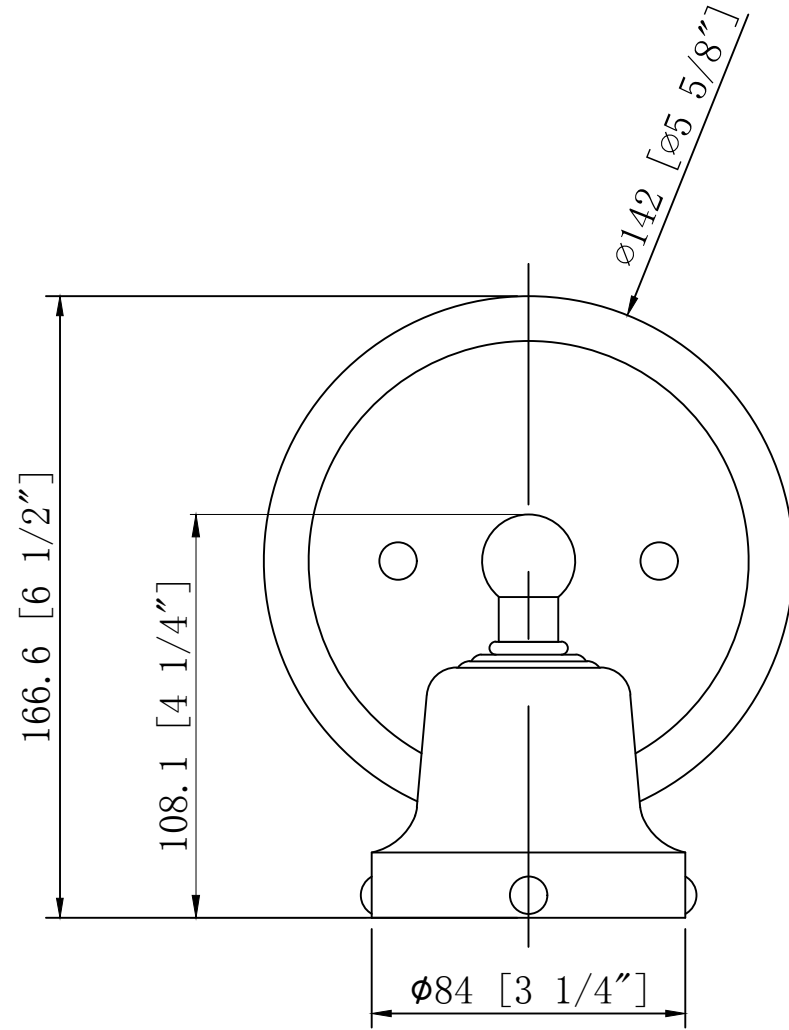

REV THE EXTENSION FROM 7.375" TO 7"
BASED ON THE 623-3W SAMPLE FROM FACTORY

 **INNOVATIONS LIGHTING**
CREATIVITY MEETS EVOLUTIONARY DESIGN®

DESIGN COPYRIGHT - 03/11/2020
ALL RIGHTS RESERVED AND MAY
NOT BE DUPLICATED WITHOUT OUR
WRITTEN PERMISSION