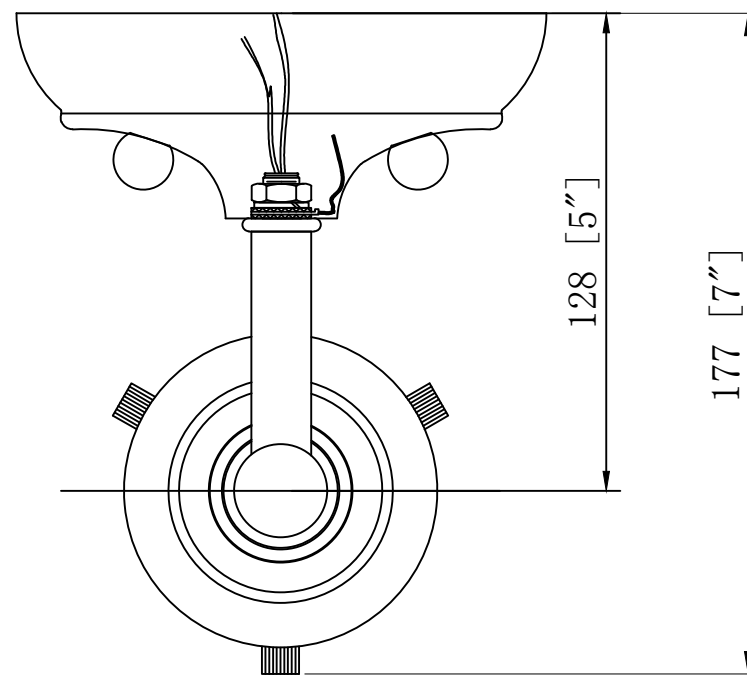

REV THE EXTENSION FROM 7.375" TO 7"
BASED ON THE 623-3W SAMPLE FROM FACTORY

 **INNOVATIONS LIGHTING**
CREATIVITY MEETS EVOLUTIONARY DESIGN®

DESIGN COPYRIGHT - 03/11/2020
ALL RIGHTS RESERVED AND MAY
NOT BE DUPLICATED WITHOUT OUR
WRITTEN PERMISSION