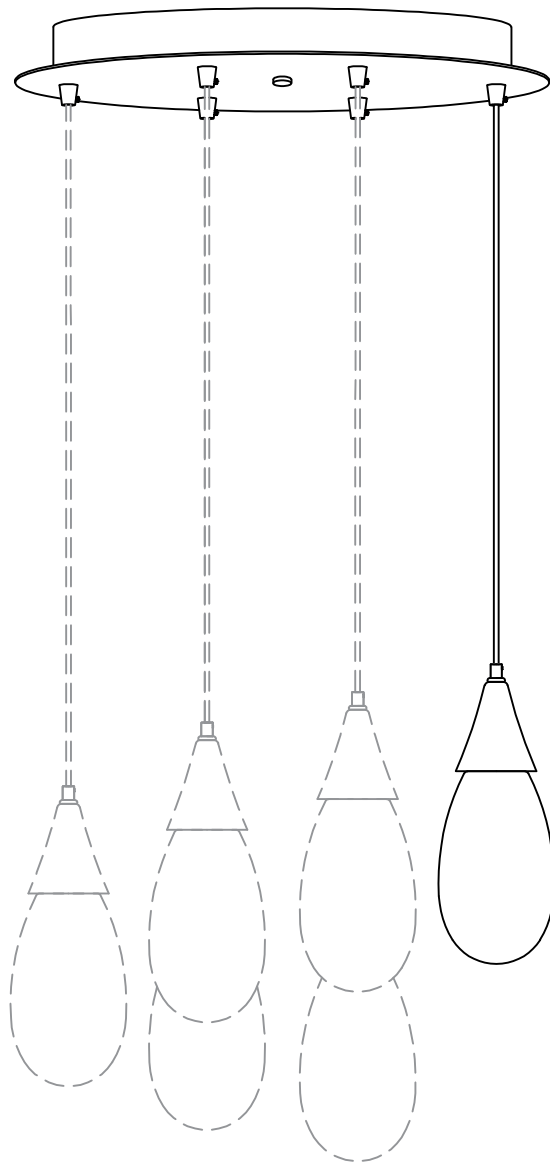

ITEM: 450-1P+113/116

INNOVATIONS LIGHTING
CREATIVITY MEETS EVOLUTIONARY DESIGN®

DESIGN COPYRIGHT - 06/07/2023

ALL RIGHTS RESERVED AND MAY
NOT BE DUPLICATED WITHOUT OUR
WRITTEN PERMISSION

113, 116 CANOPY ASSEMBLY,
PASSING THE WIRE THROUGH THE CANOPY SECURED TIGHT WITH SET SCREW, THEN PUT
THE PLASTIC STRAIN RELIEF ON THE WIRE END TO HOLD THE WIRE TIGHT IN THE CANOPY.
SLIDE OPTIONAL DECORATIVE CHECK RING AND SHADE ONTO THE THREADED SOCKET CUP
AND SECURE USING THREADED SOCKET RING
DO NOT OVER TIGHTEN THREADED SOCKET RING TO AVOID BREAKING THE SHADE

PLEASE NOTE THAT THE SINGLE PENDANT MASS SHOULD BE NOT MORE THAN 5LB
BULB, CHECK RING, SHADE ARE NOT INCLUDED WITH THE FIXTURE, NEED TO SEPARATE
ORDER FROM INNOVATIONS