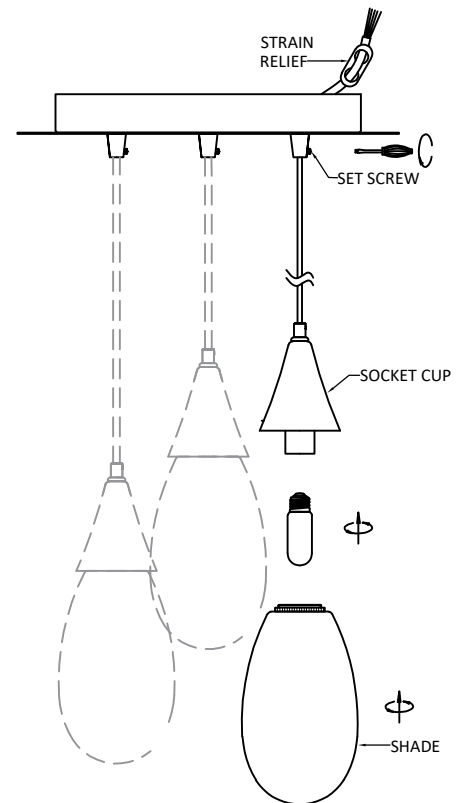

ITEM: 450-1P+113/116

INNOVATIONS LIGHTING
CREATIVITY MEETS EVOLUTIONARY DESIGN®

DESIGN COPYRIGHT - 06/07/2023

ALL RIGHTS RESERVED AND MAY
NOT BE DUPLICATED WITHOUT OUR
WRITTEN PERMISSION

113, 116 CANOPY ASSEMBLY,
PASSING THE WIRE THROUGH THE CANOPY SECURED TIGHT WITH SET SCREW, THEN PUT
THE PLASTIC STRAIN RELIEF ON THE WIRE END TO HOLD THE WIRE TIGHT IN THE CANOPY.
SLIDE OPTIONAL DECORATIVE CHECK RING AND SHADE ONTO THE THREADED SOCKET CUP
AND SECURE USING THREADED SOCKET RING
DO NOT OVER TIGHTEN THREADED SOCKET RING TO AVOID BREAKING THE SHADE

PLEASE NOTE THAT THE SINGLE PENDANT MASS SHOULD BE NOT MORE THAN 5LB
BULB, CHECK RING, SHADE ARE NOT INCLUDED WITH THE FIXTURE, NEED TO SEPARATE
ORDER FROM INNOVATIONS