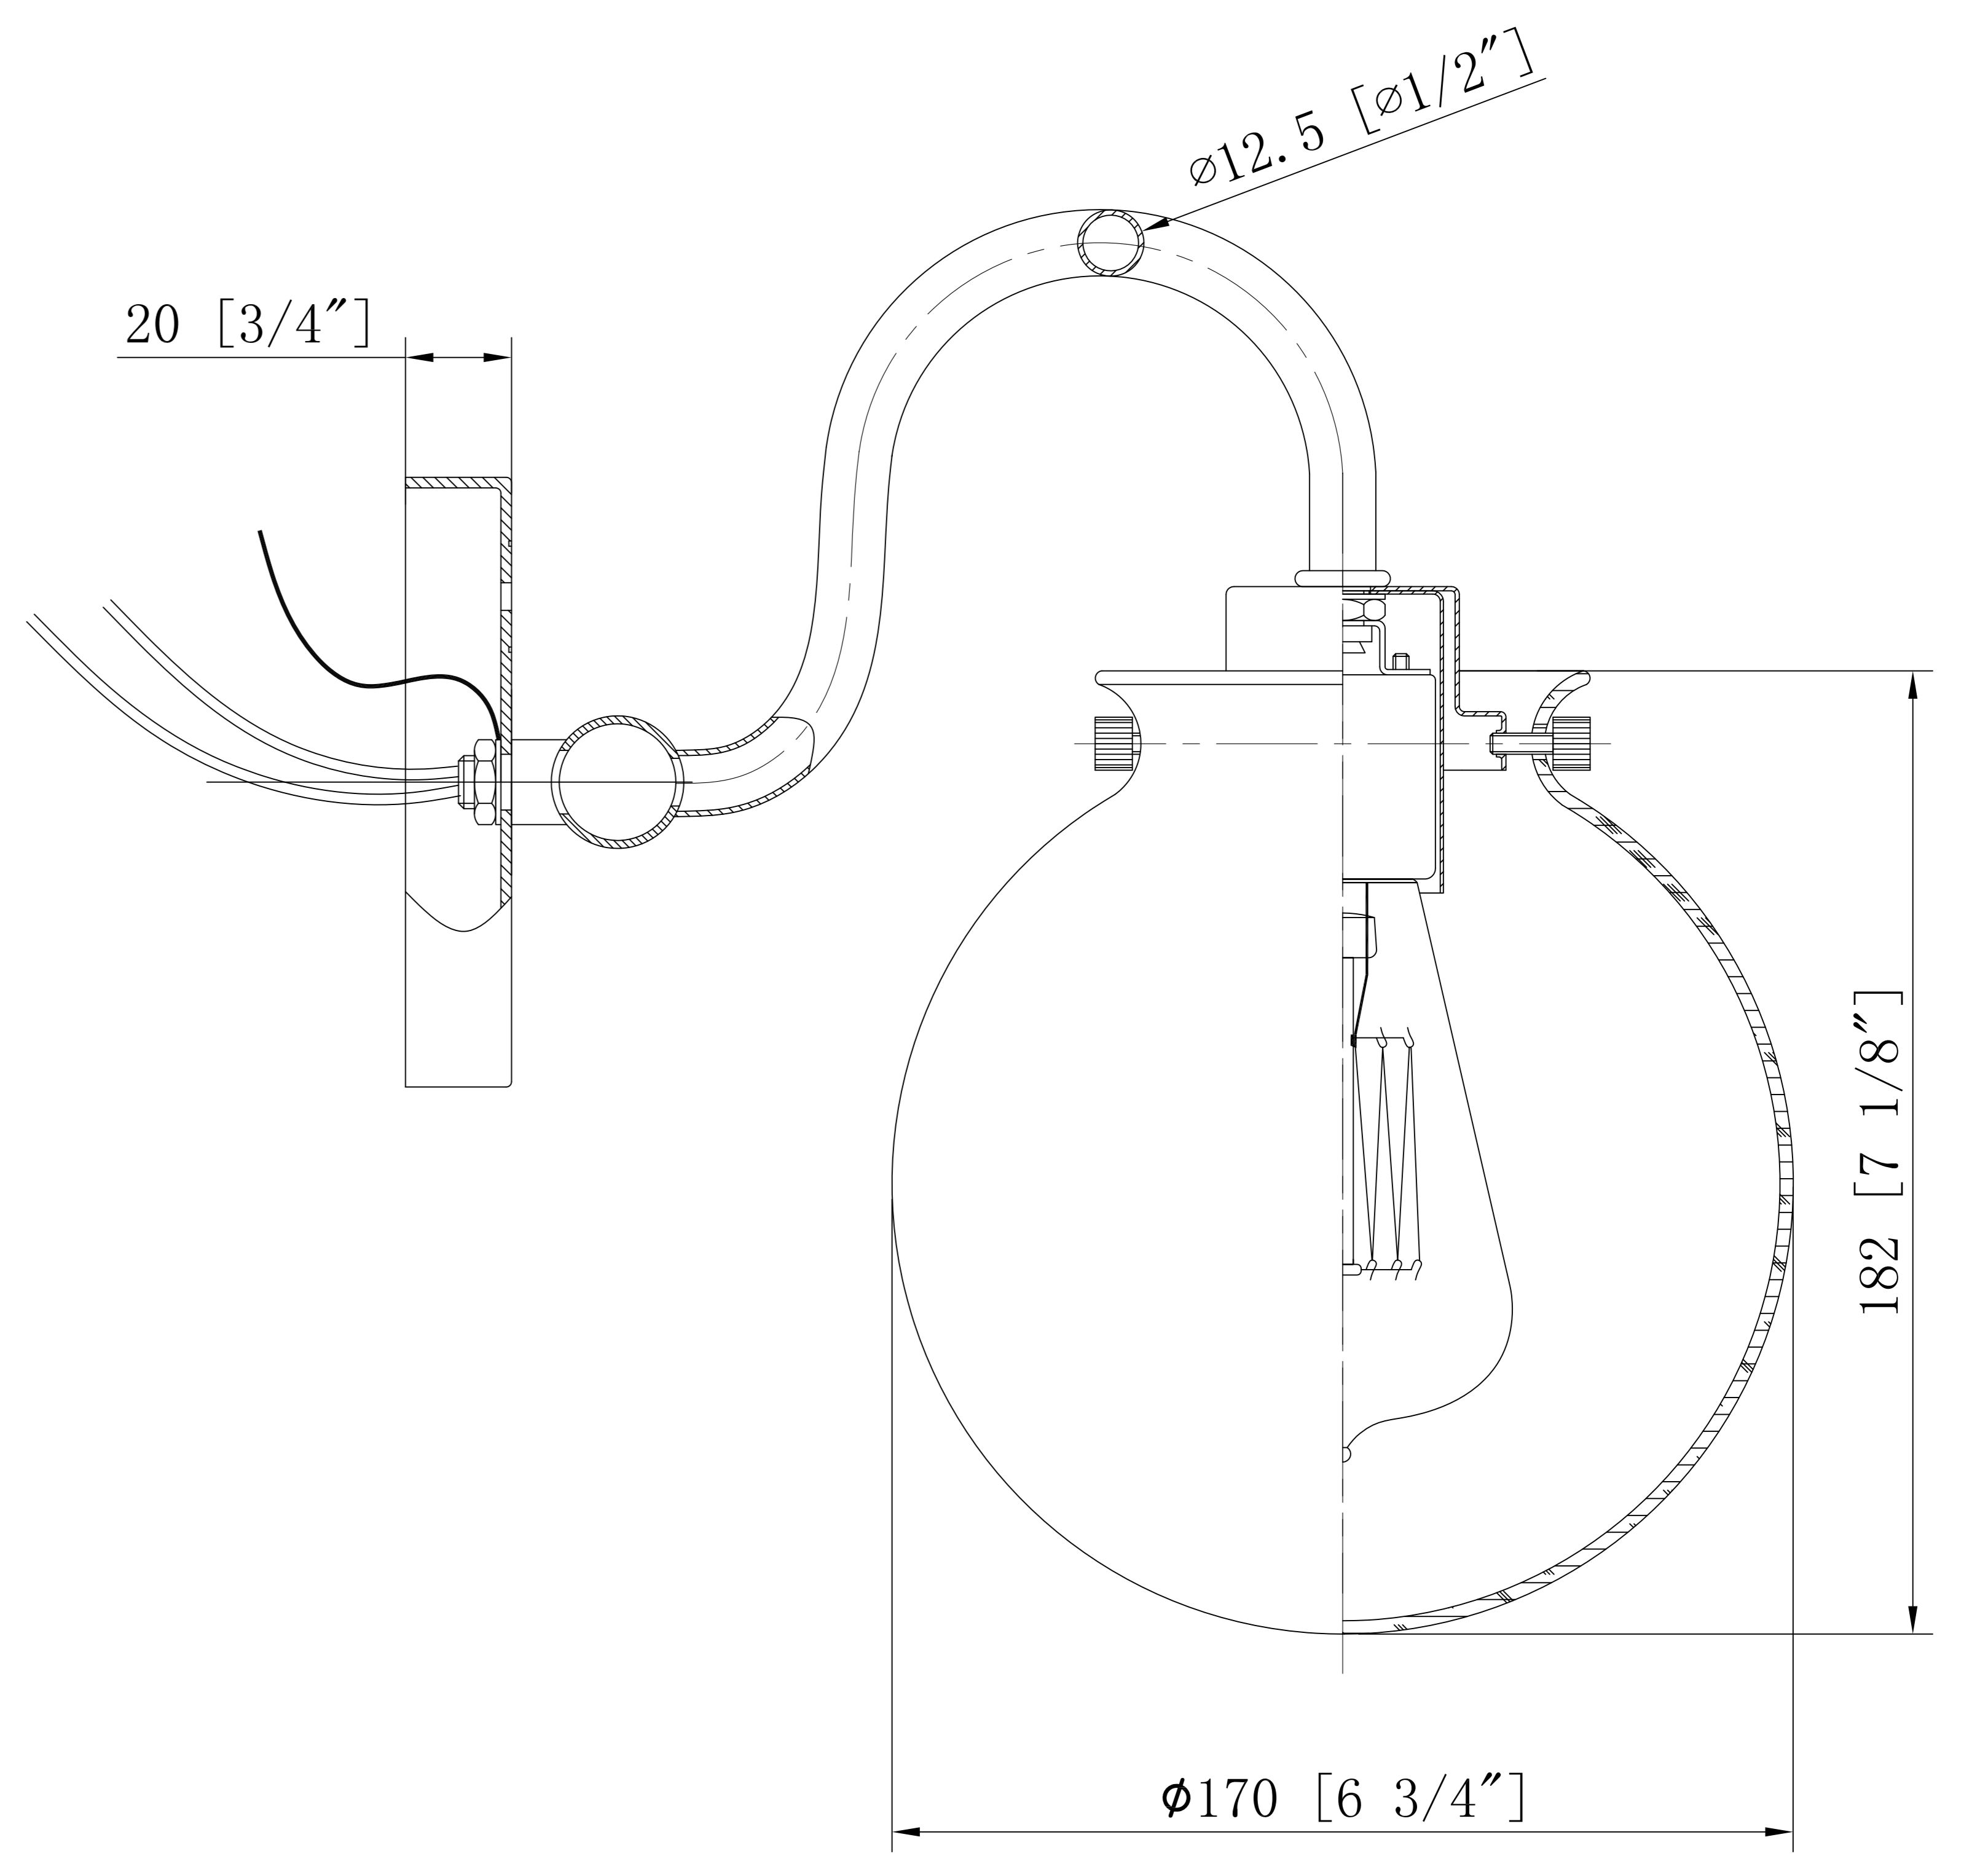

LAMP BODY COLOR

ITEM: 437-2W

INNOVATIONS LIGHTING  
 DESIGN COPYRIGHT - 12/03/2019  
 ALL RIGHTS RESERVED AND MAY  
 NOT BE DUPLICATED WITHOUT OUR  
 WRITTEN PERMISSION