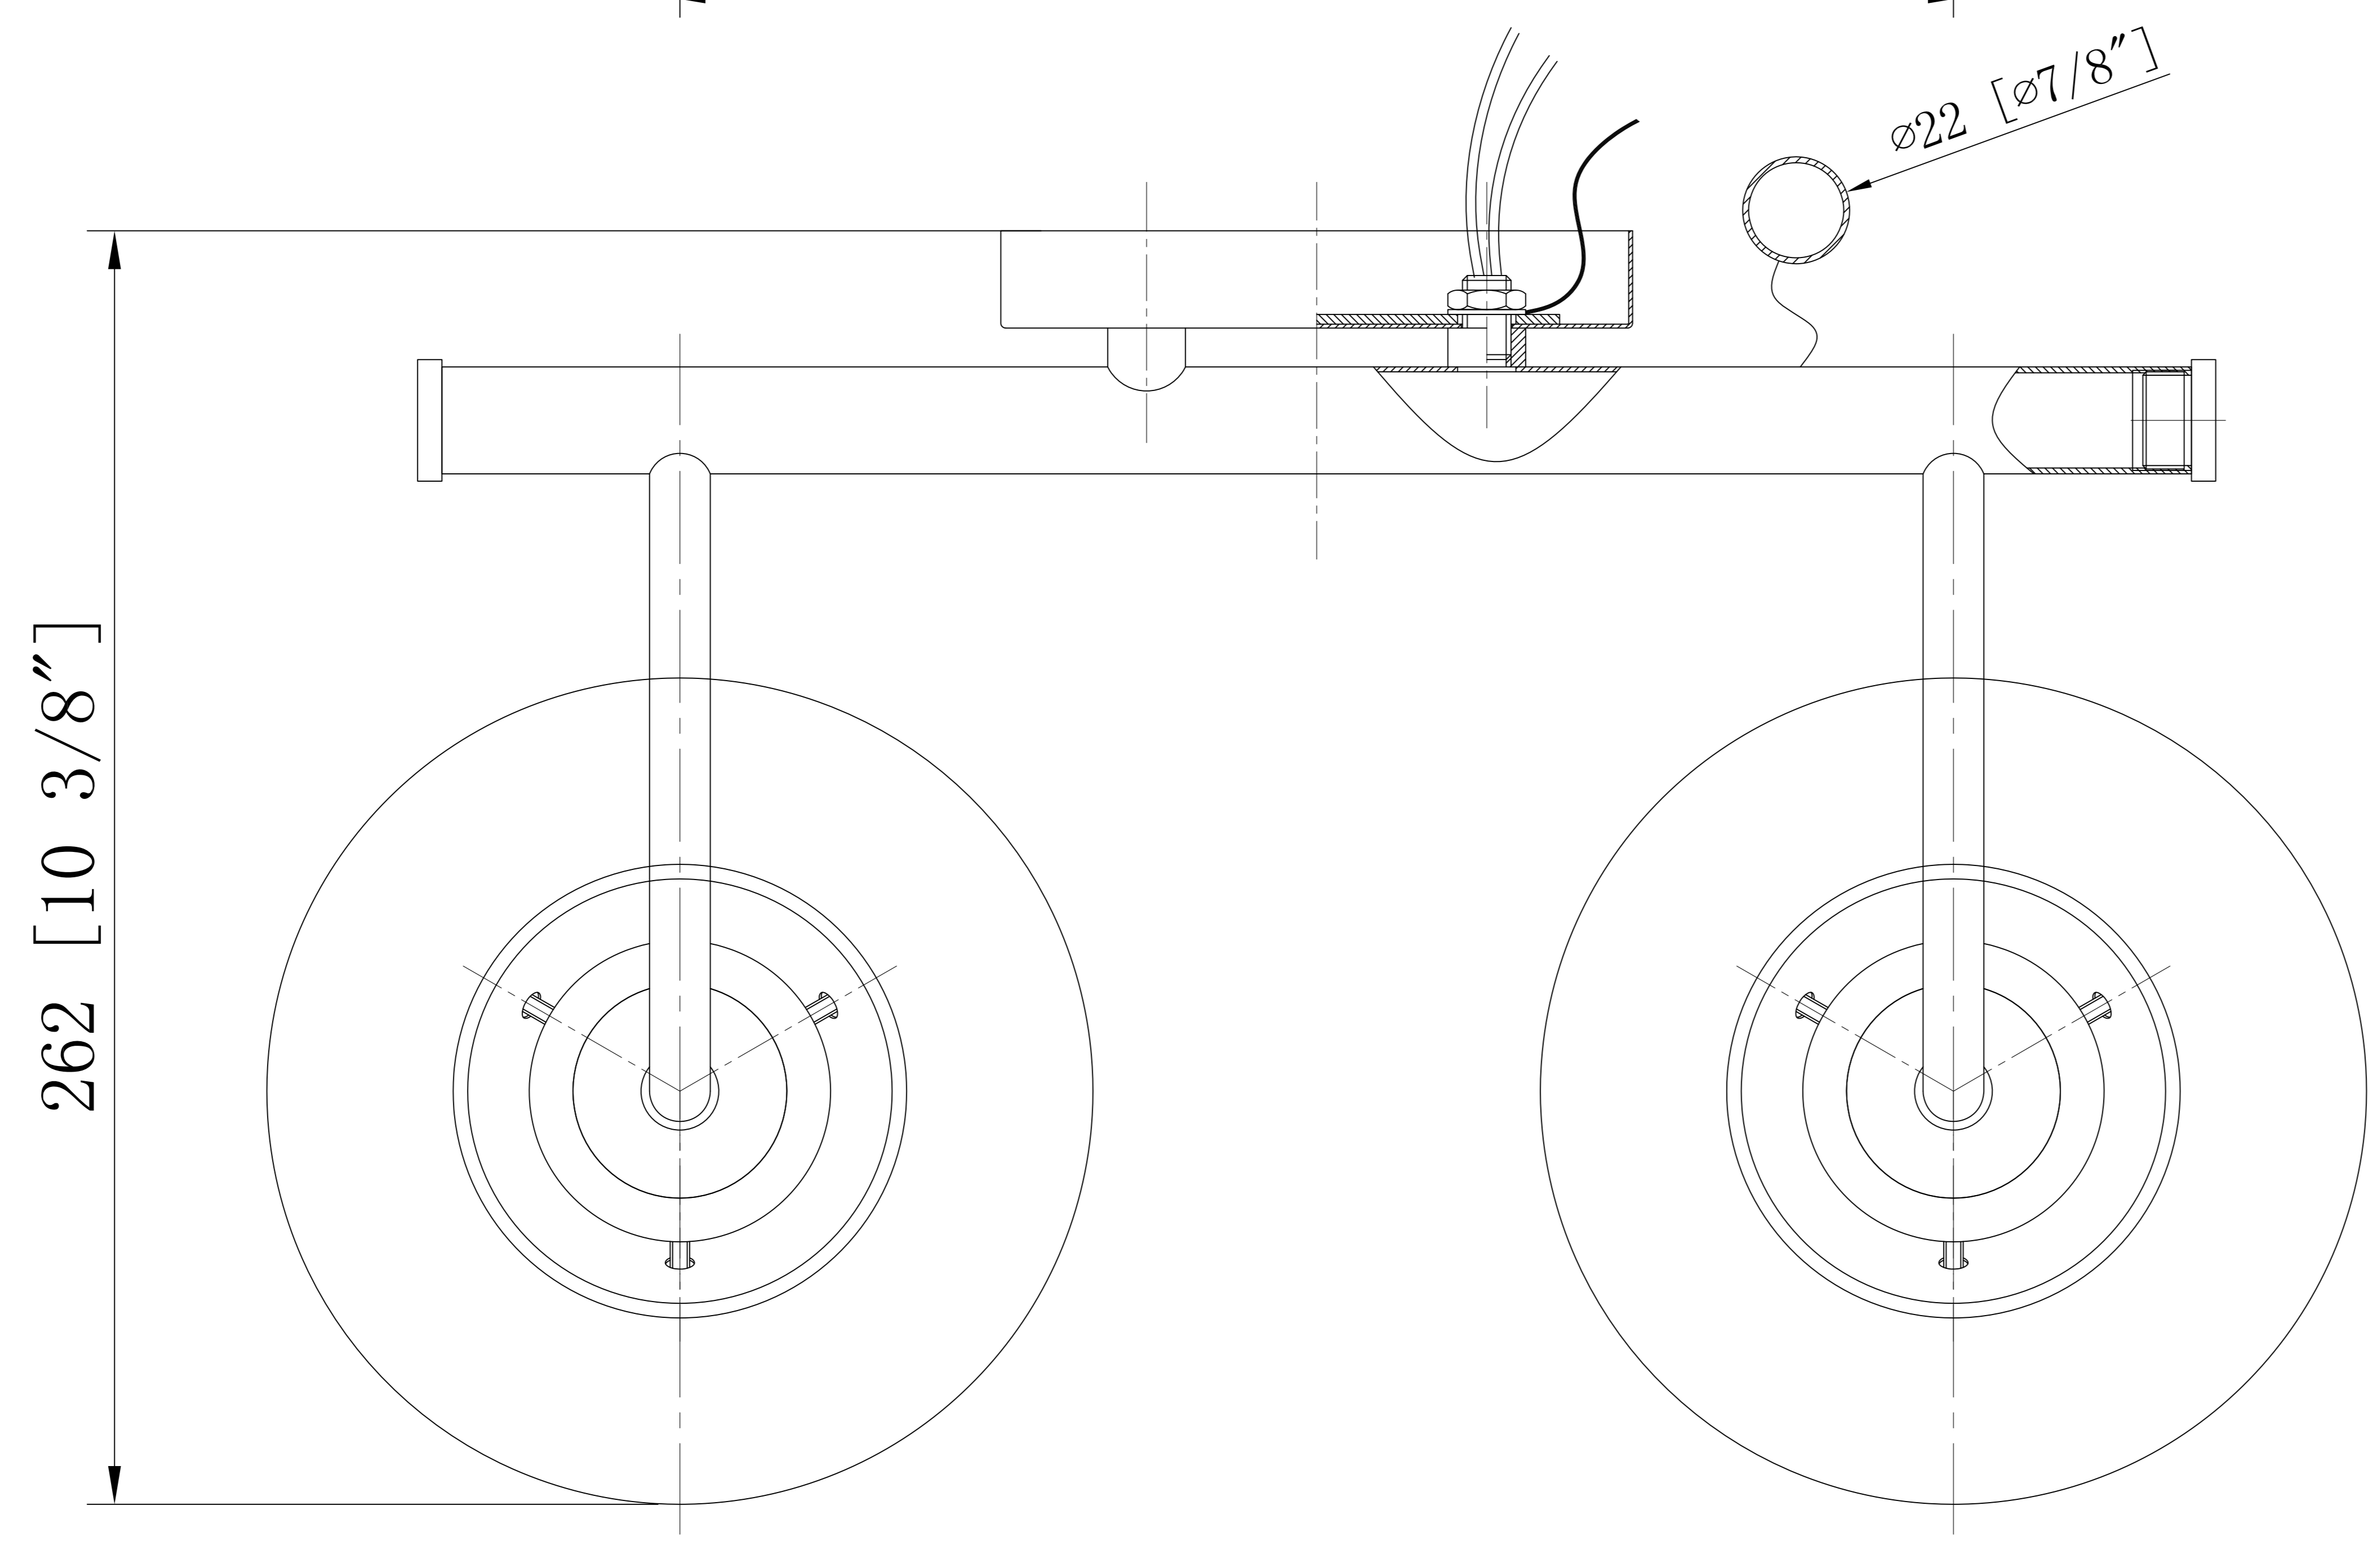

LAMP BODY COLOR

ITEM: 437-2W

INNOVATIONS LIGHTING  
 DESIGN COPYRIGHT - 12/03/2019  
 ALL RIGHTS RESERVED AND MAY  
 NOT BE DUPLICATED WITHOUT OUR  
 WRITTEN PERMISSION