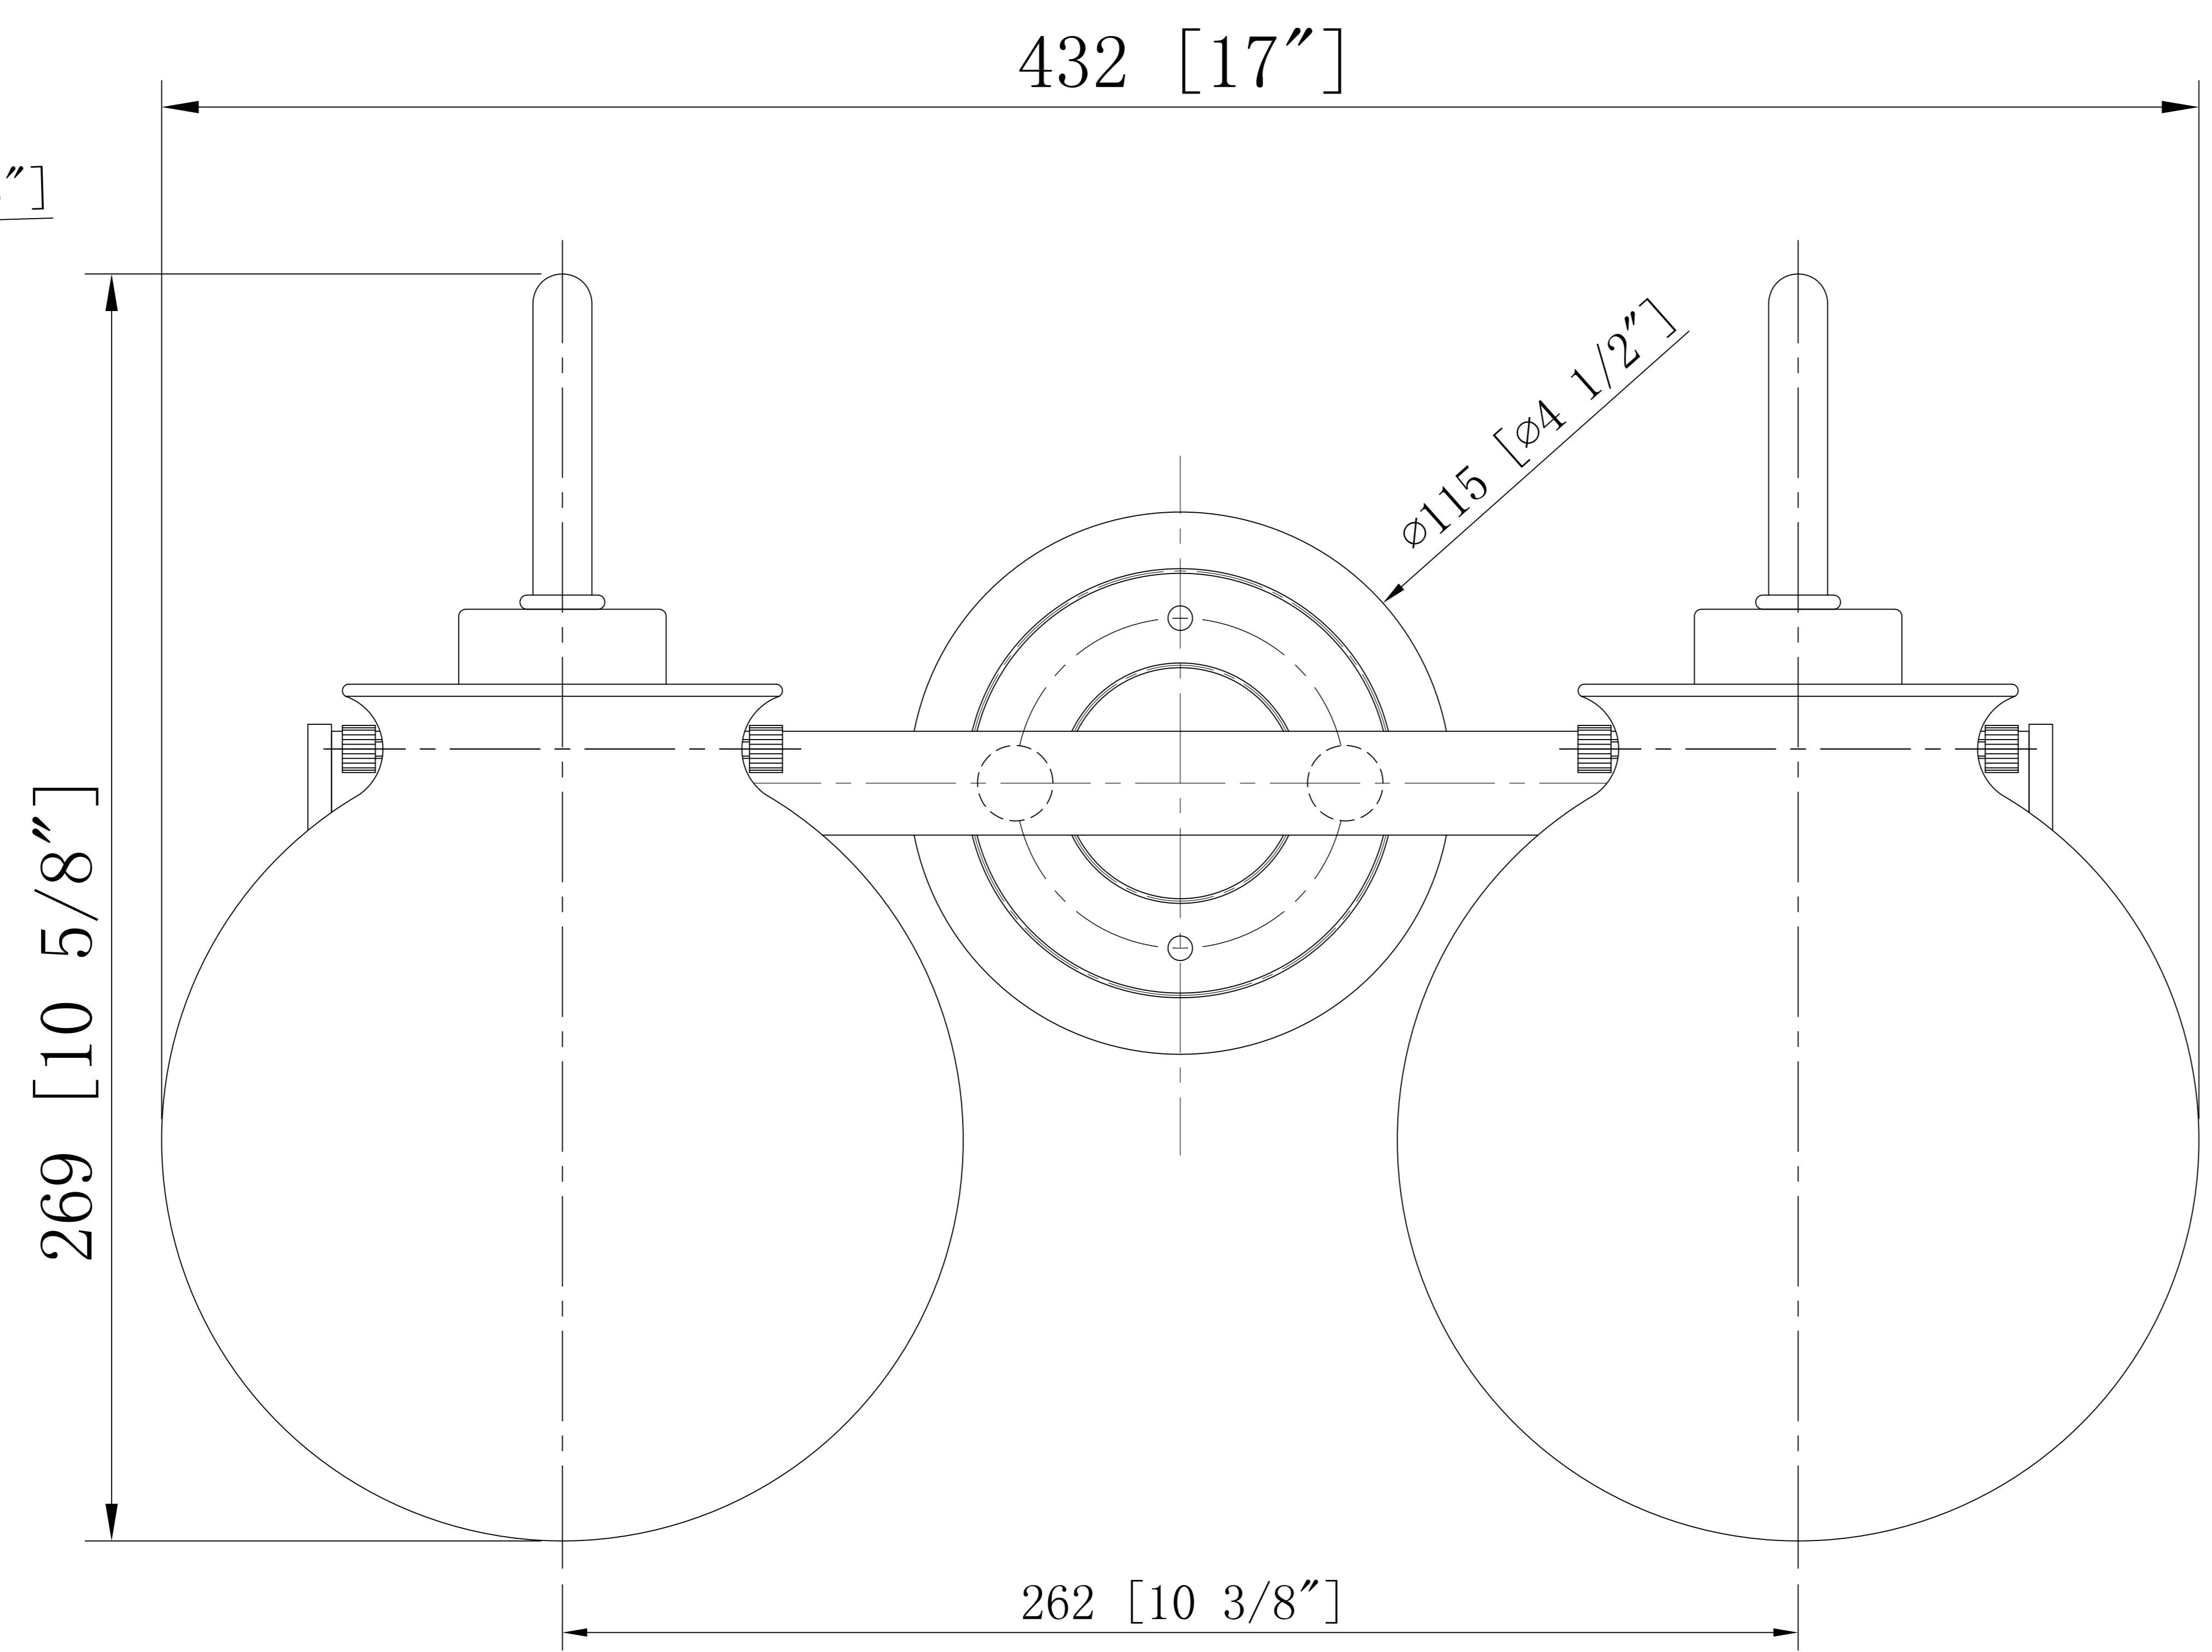

LAMP BODY COLOR

ITEM: 437-2W

INNOVATIONS LIGHTING  
 DESIGN COPYRIGHT - 12/03/2019  
 ALL RIGHTS RESERVED AND MAY  
 NOT BE DUPLICATED WITHOUT OUR  
 WRITTEN PERMISSION