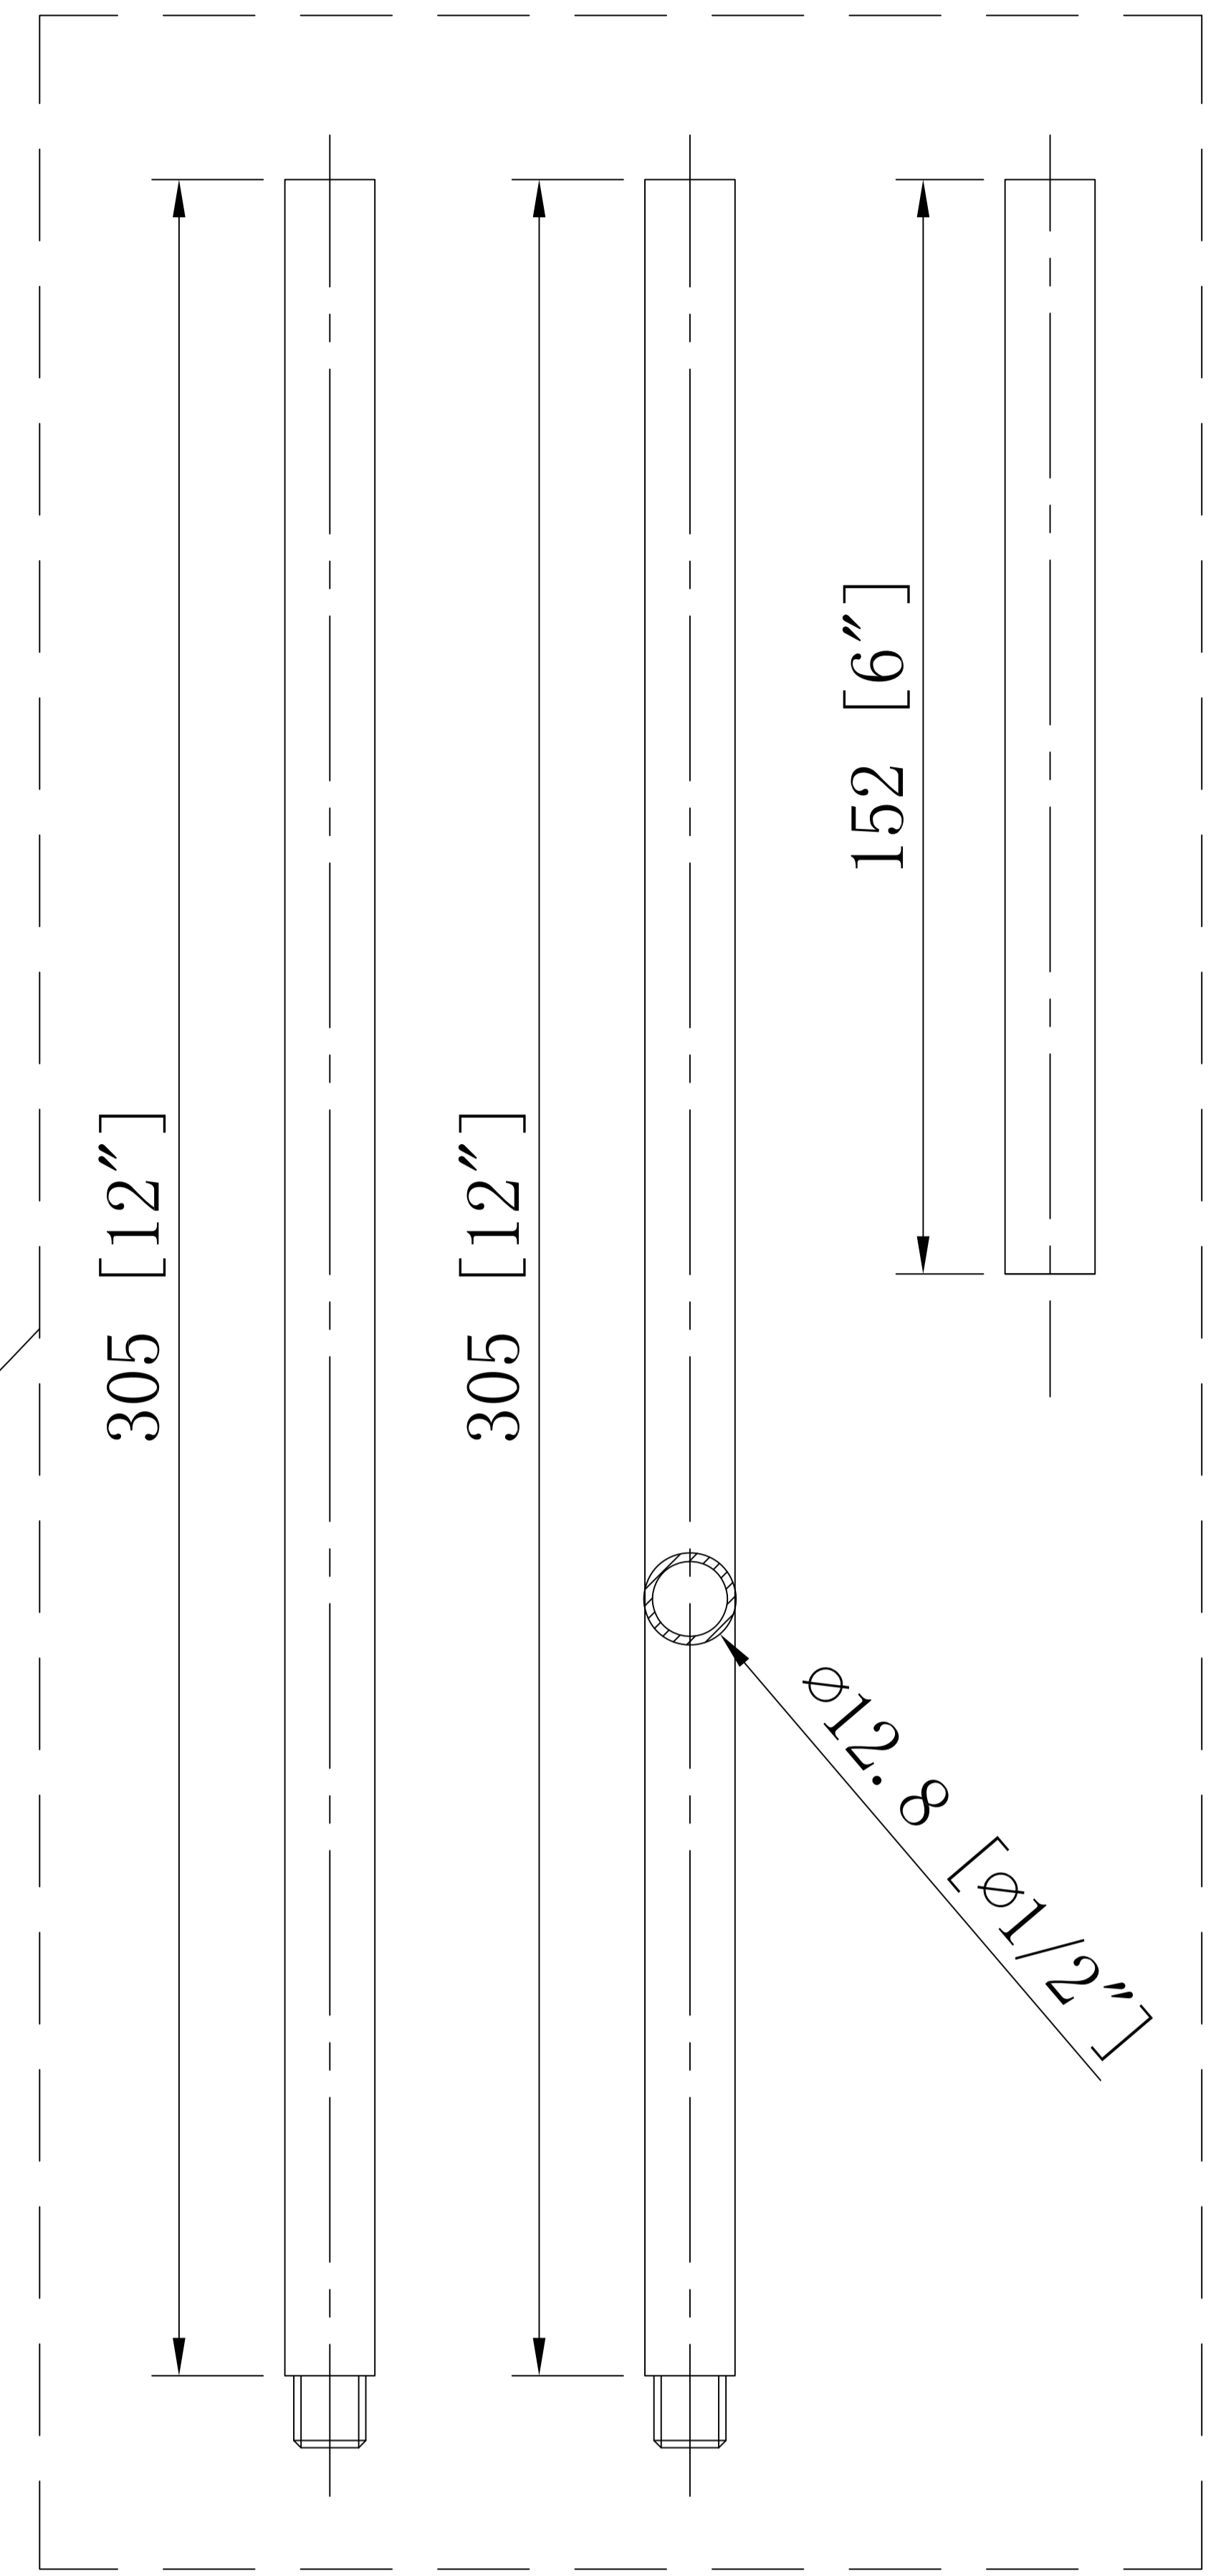

ø10 [ø3/8"]

ø130 [5 1/8"]

20 [3/4"]

ø113 [4 1/2"]

340 [13 3/8"]

83 [3 1/4"]

274 [10 3/4"]

ø200 [7 7/8"]

152 [6"]

305 [12"]

305 [12"]

ø12.8 [ø1/2"]

REMOVED 6PCS VENTS FROM TOP CAP, LABEL MAX. 60W

INNOVATIONS LIGHTING  
 DESIGN COPYRIGHT - 12/18/2019  
 ALL RIGHTS RESERVED AND MAY NOT BE DUPLICATED WITHOUT OUR WRITTEN PERMISSION

ITEM: 414-1S-8