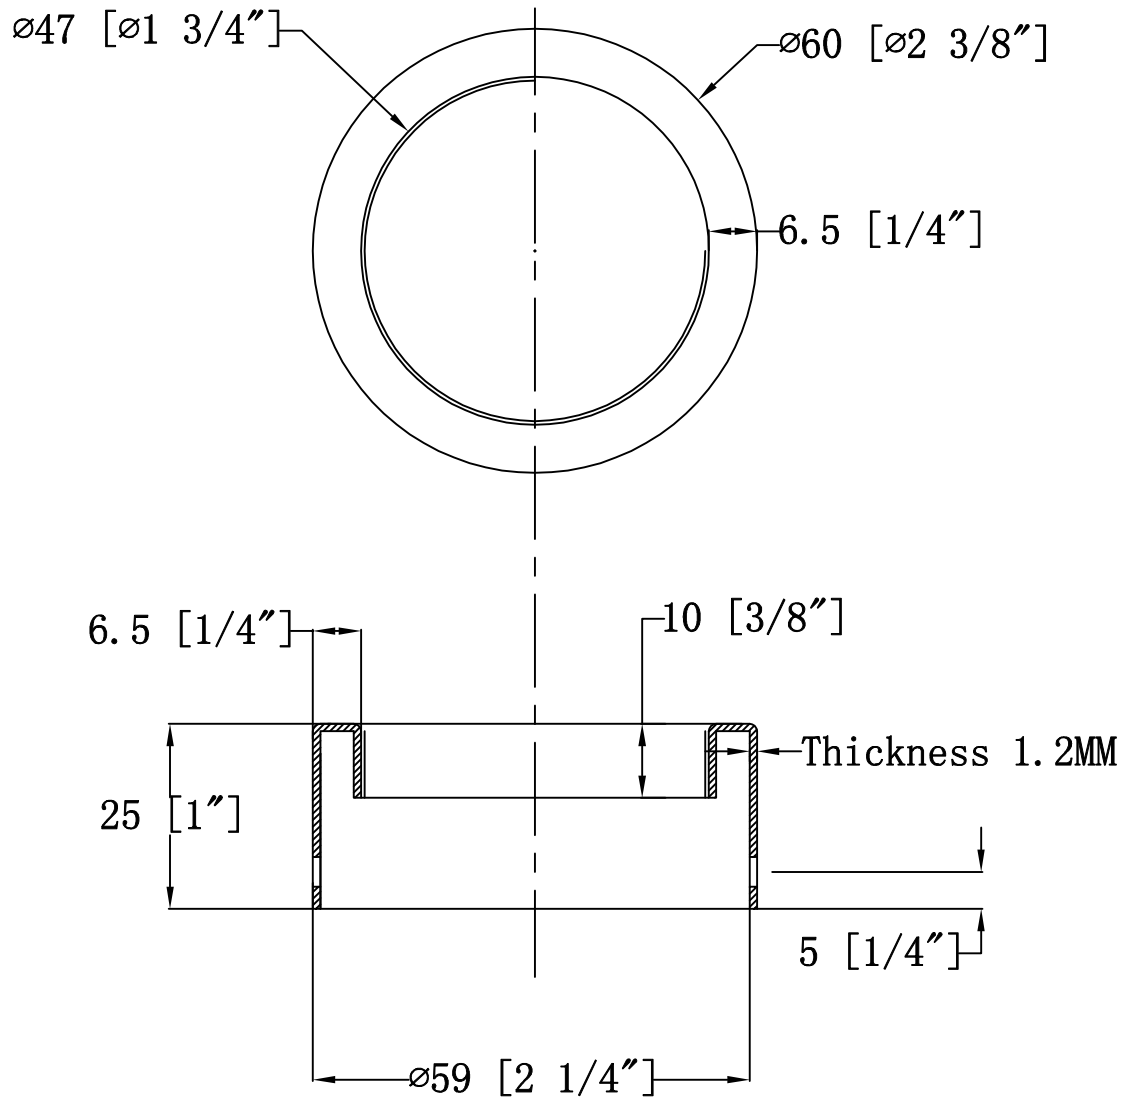

ITEM#: HR-214-OB  
HR-214-PN

INNOVATIONS  
LIGHTING

PROJECT:

TYPE: